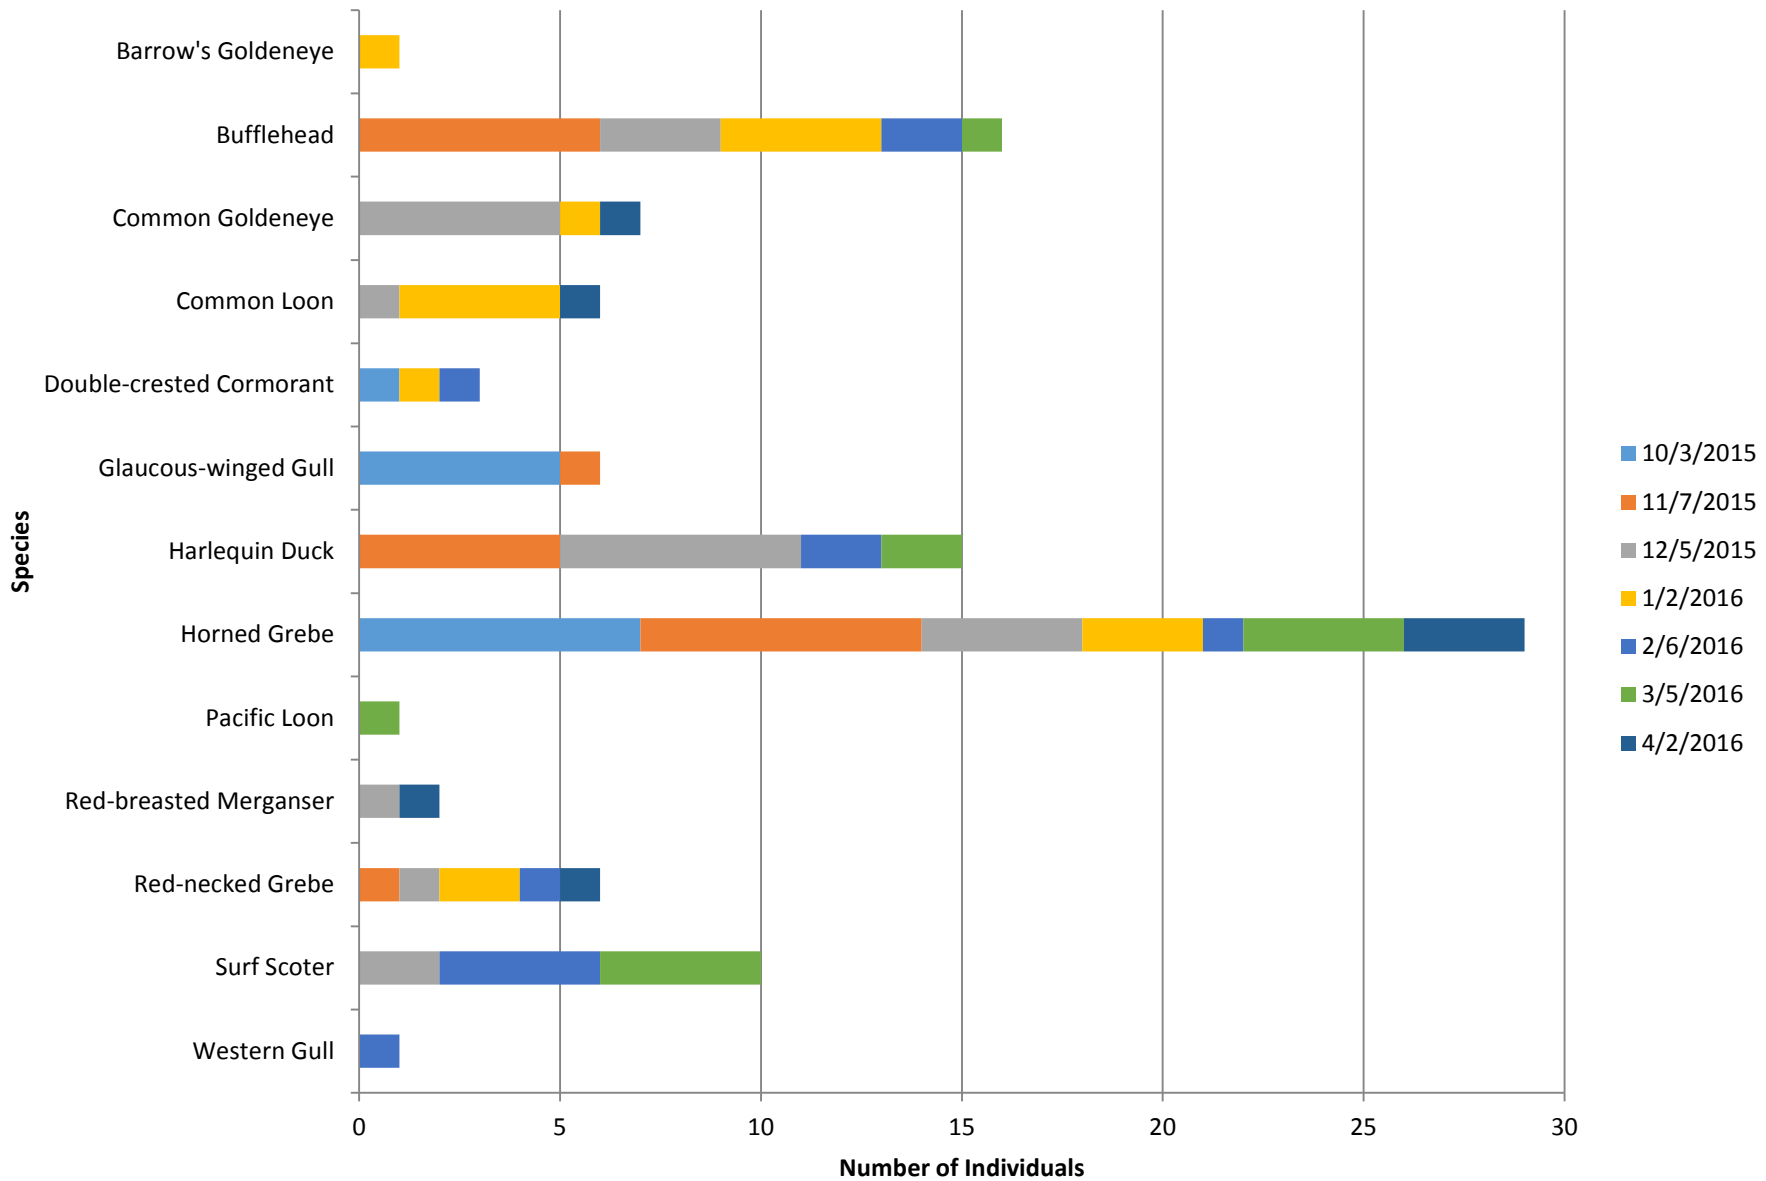

Brace Point

Total number of birds by species recorded at site during survey season. Sightings color-coded by month.