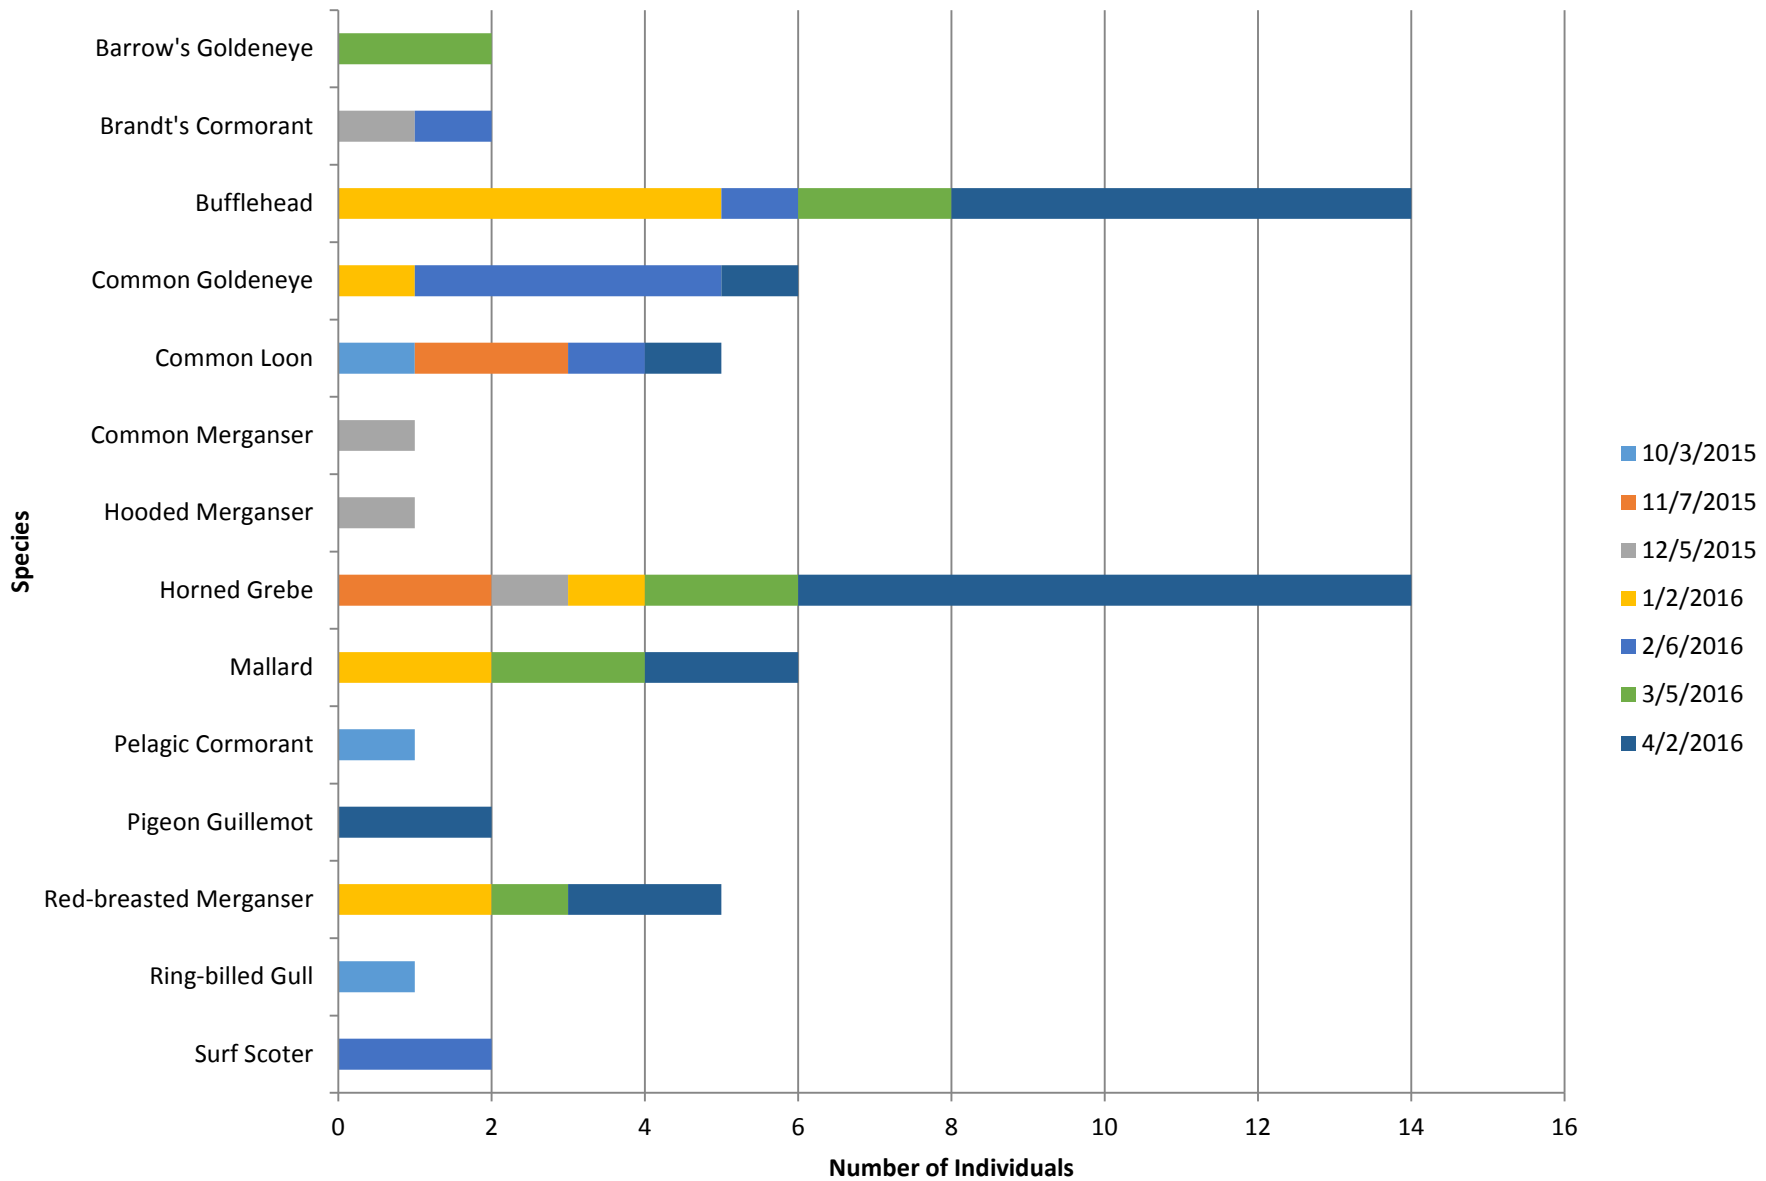

## Cromwell West

Total number of birds by species recorded at site during survey season. Sightings color-coded by month.