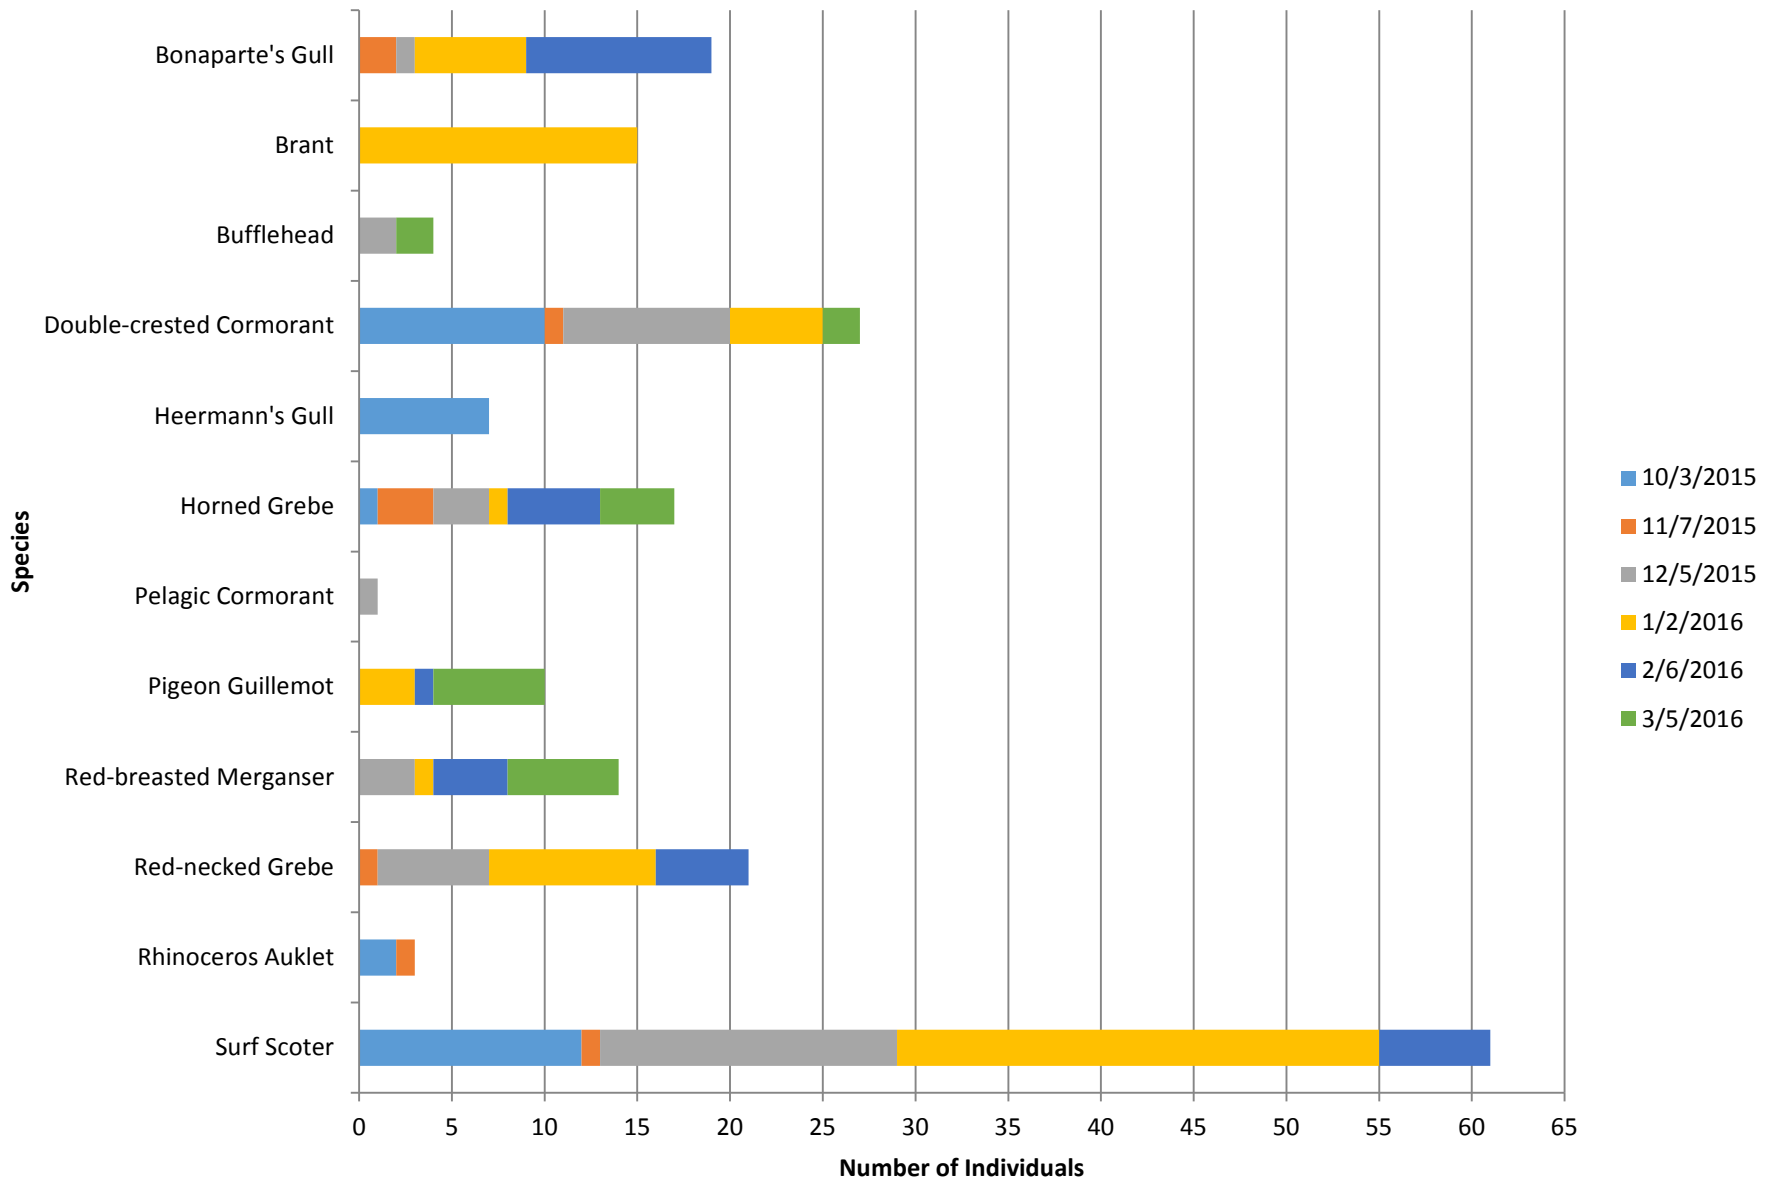

Edmonds North

Total number of birds by species recorded at site during survey season. Sightings color-coded by month.