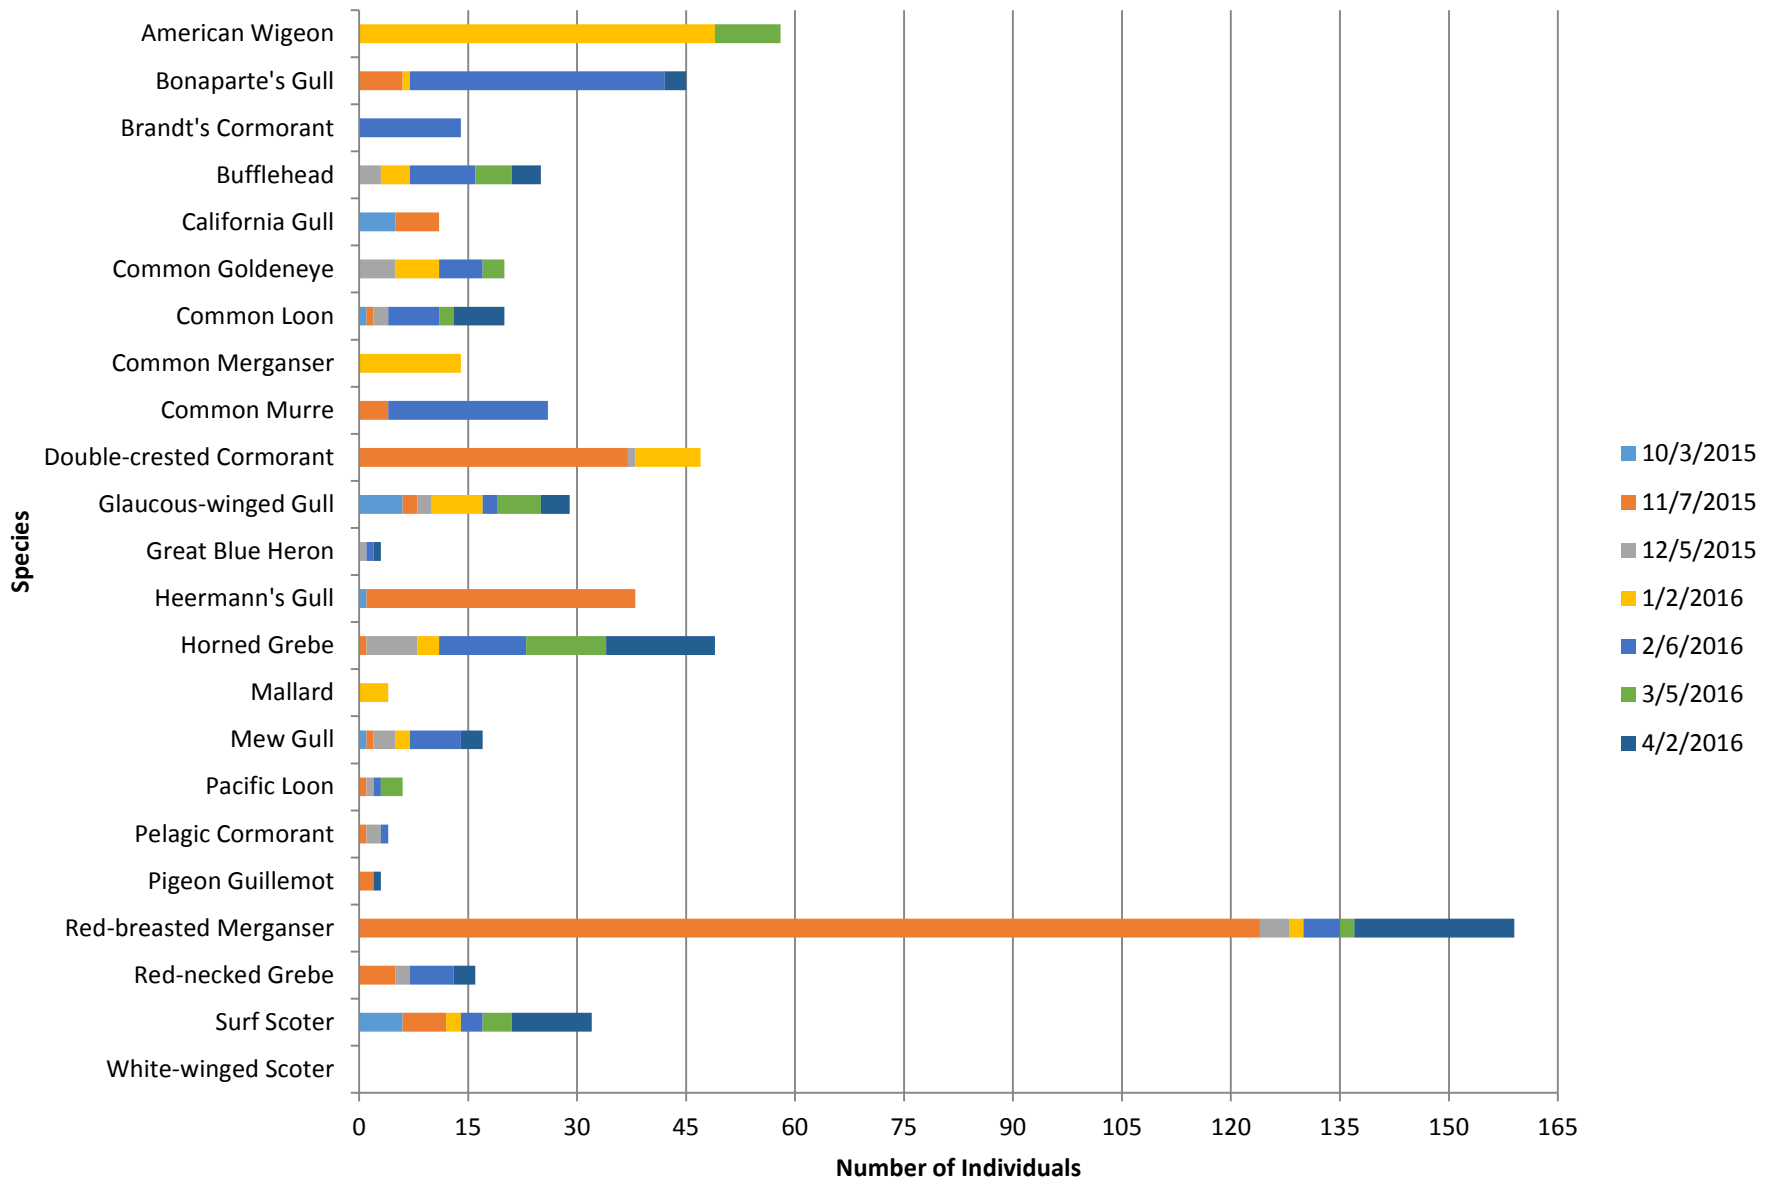

Eglon Boat Launch

Total number of birds by species recorded at site during survey season. Sightings color-coded by month.