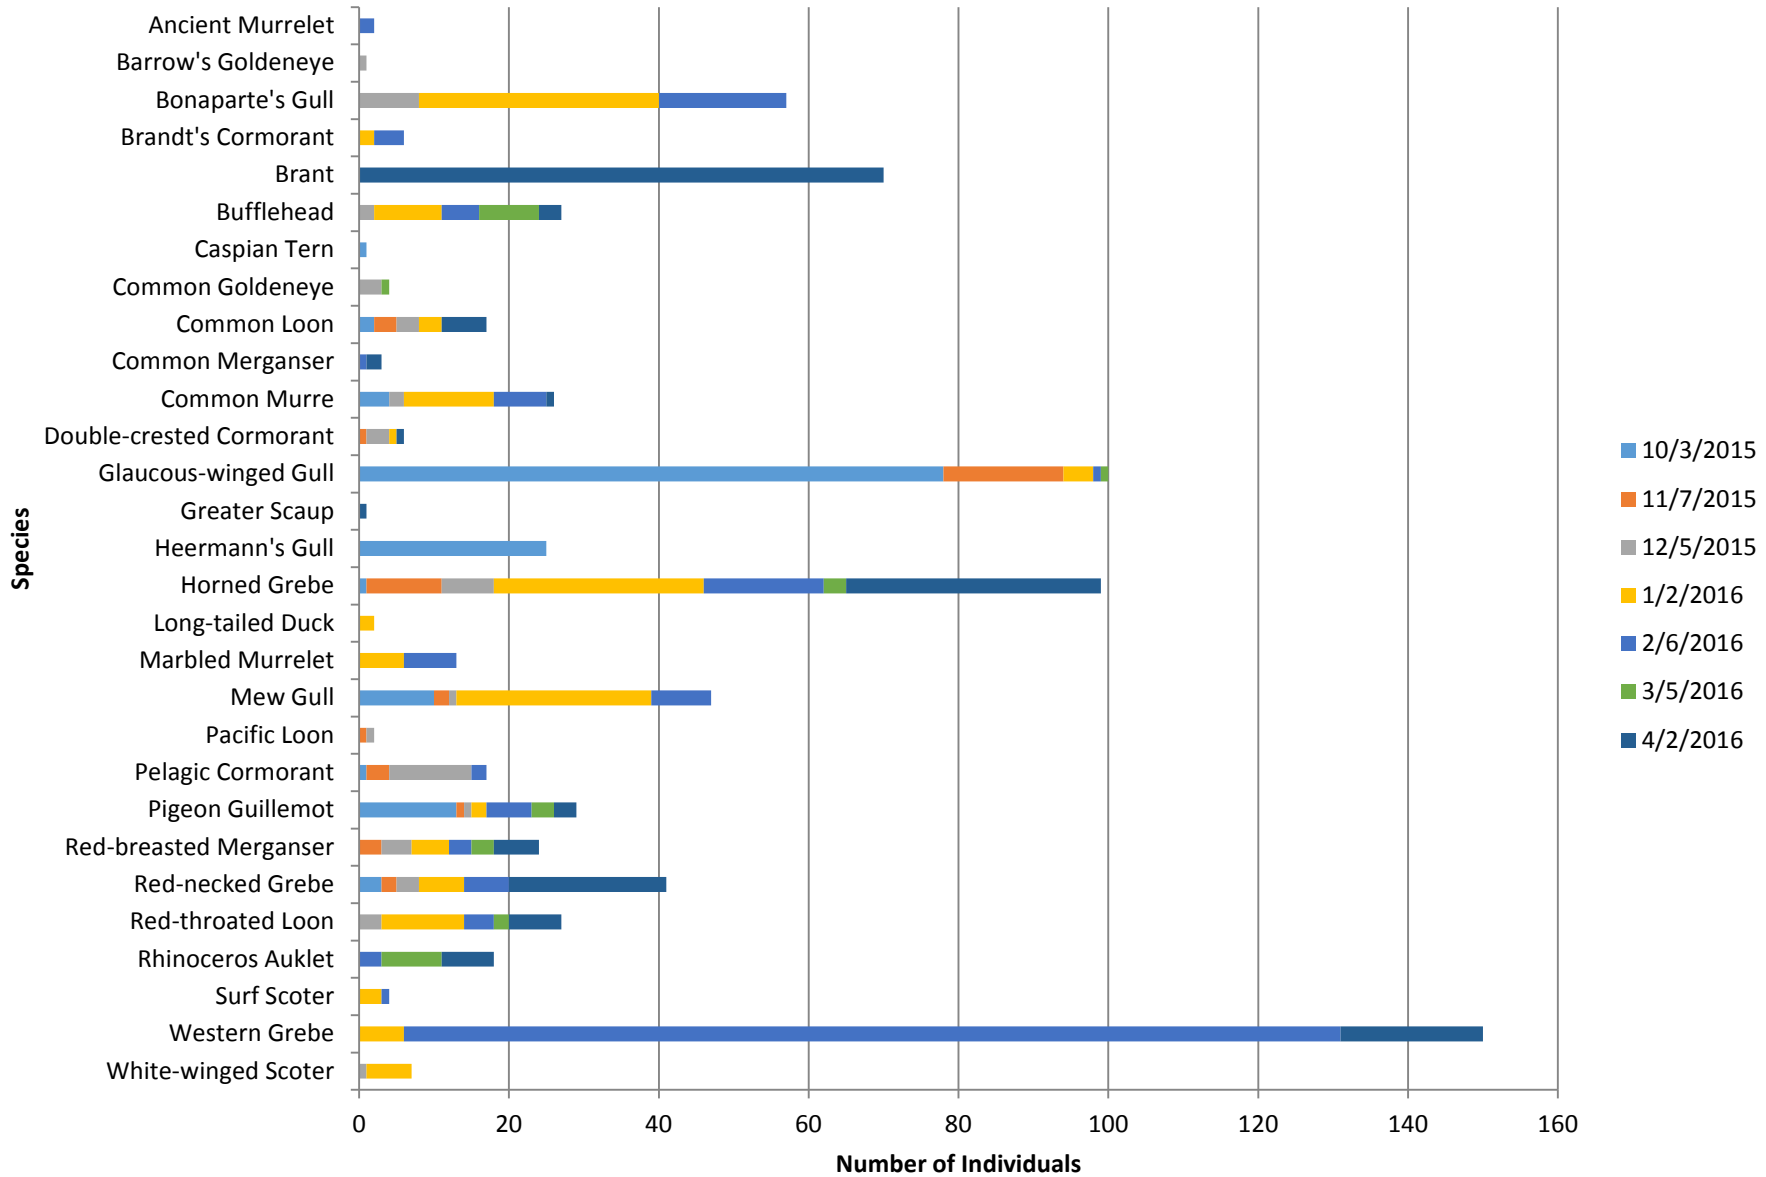

Fort Townsend

Total number of birds by species recorded at site during survey season. Sightings color-coded by month.