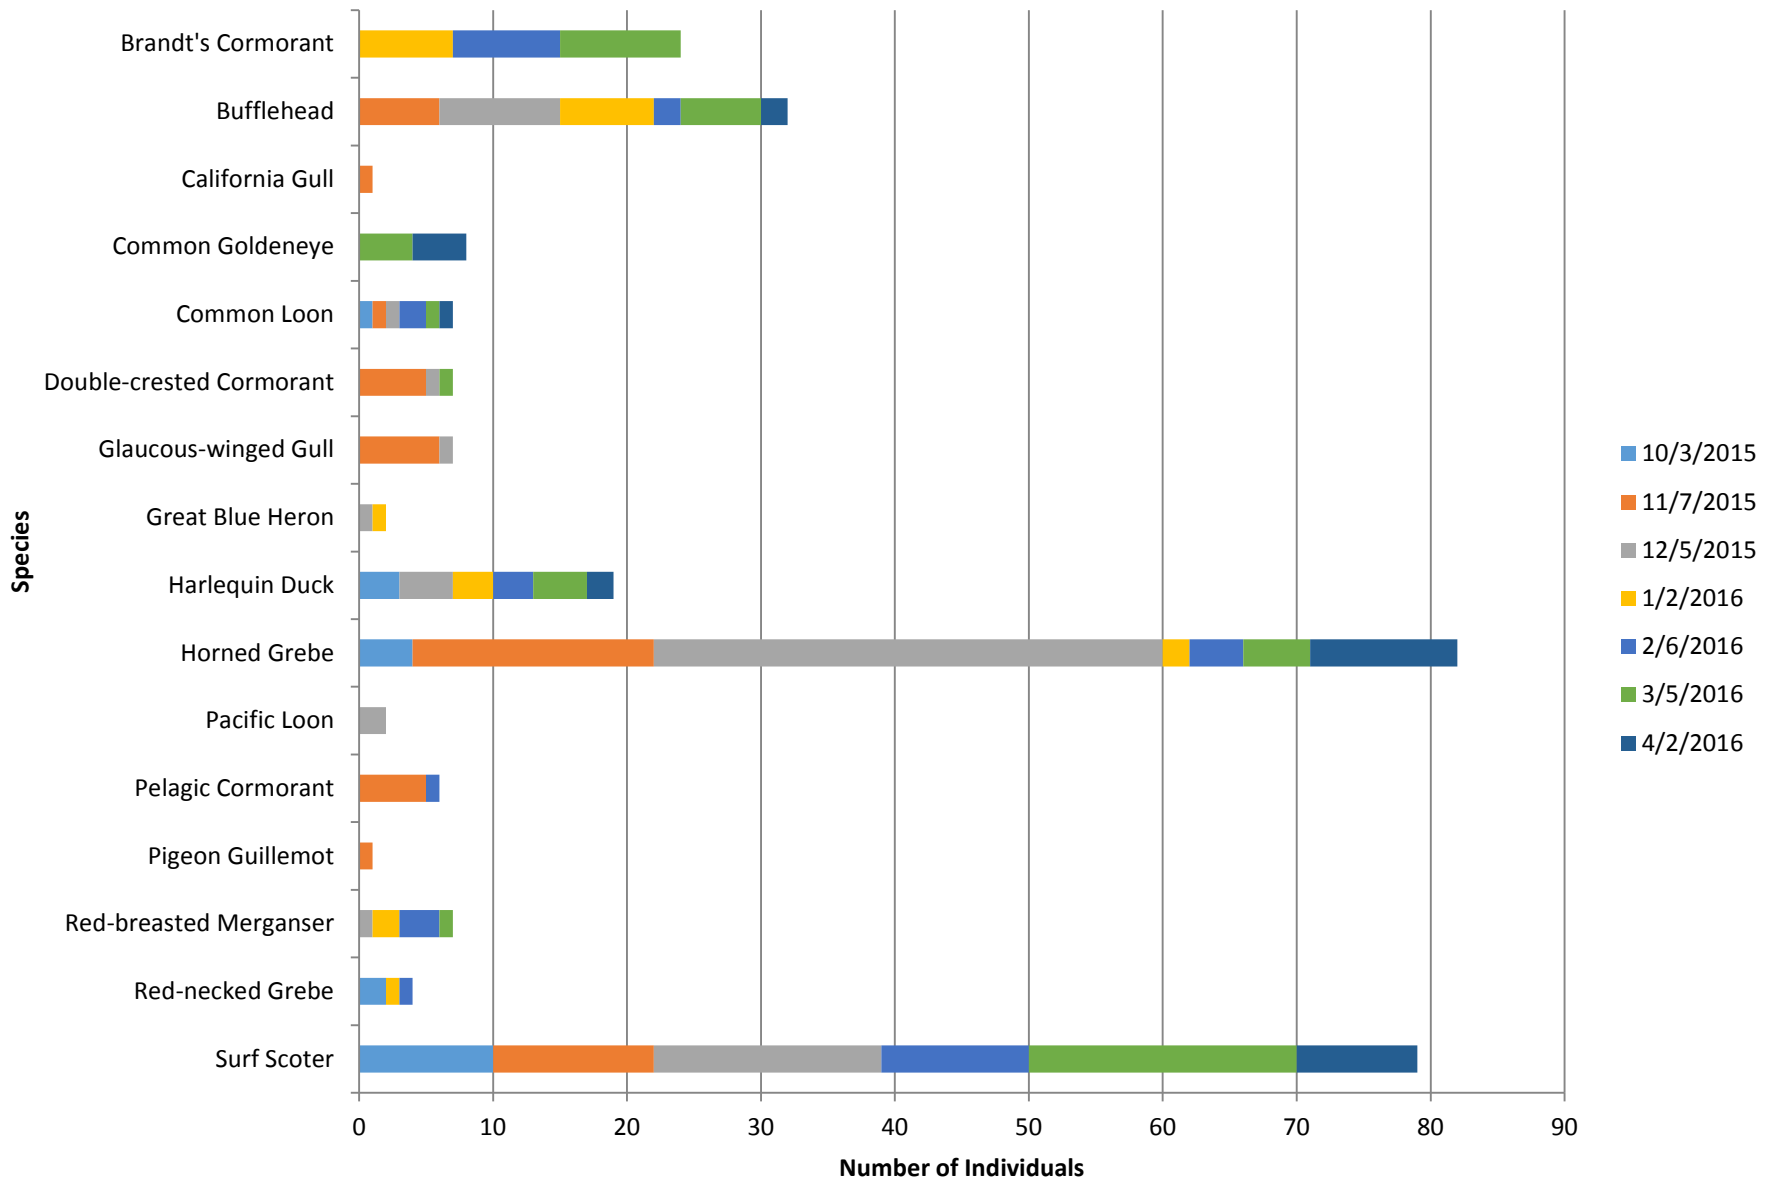

## La Playa

Total number of birds by species recorded at site during survey season. Sightings color-coded by month.