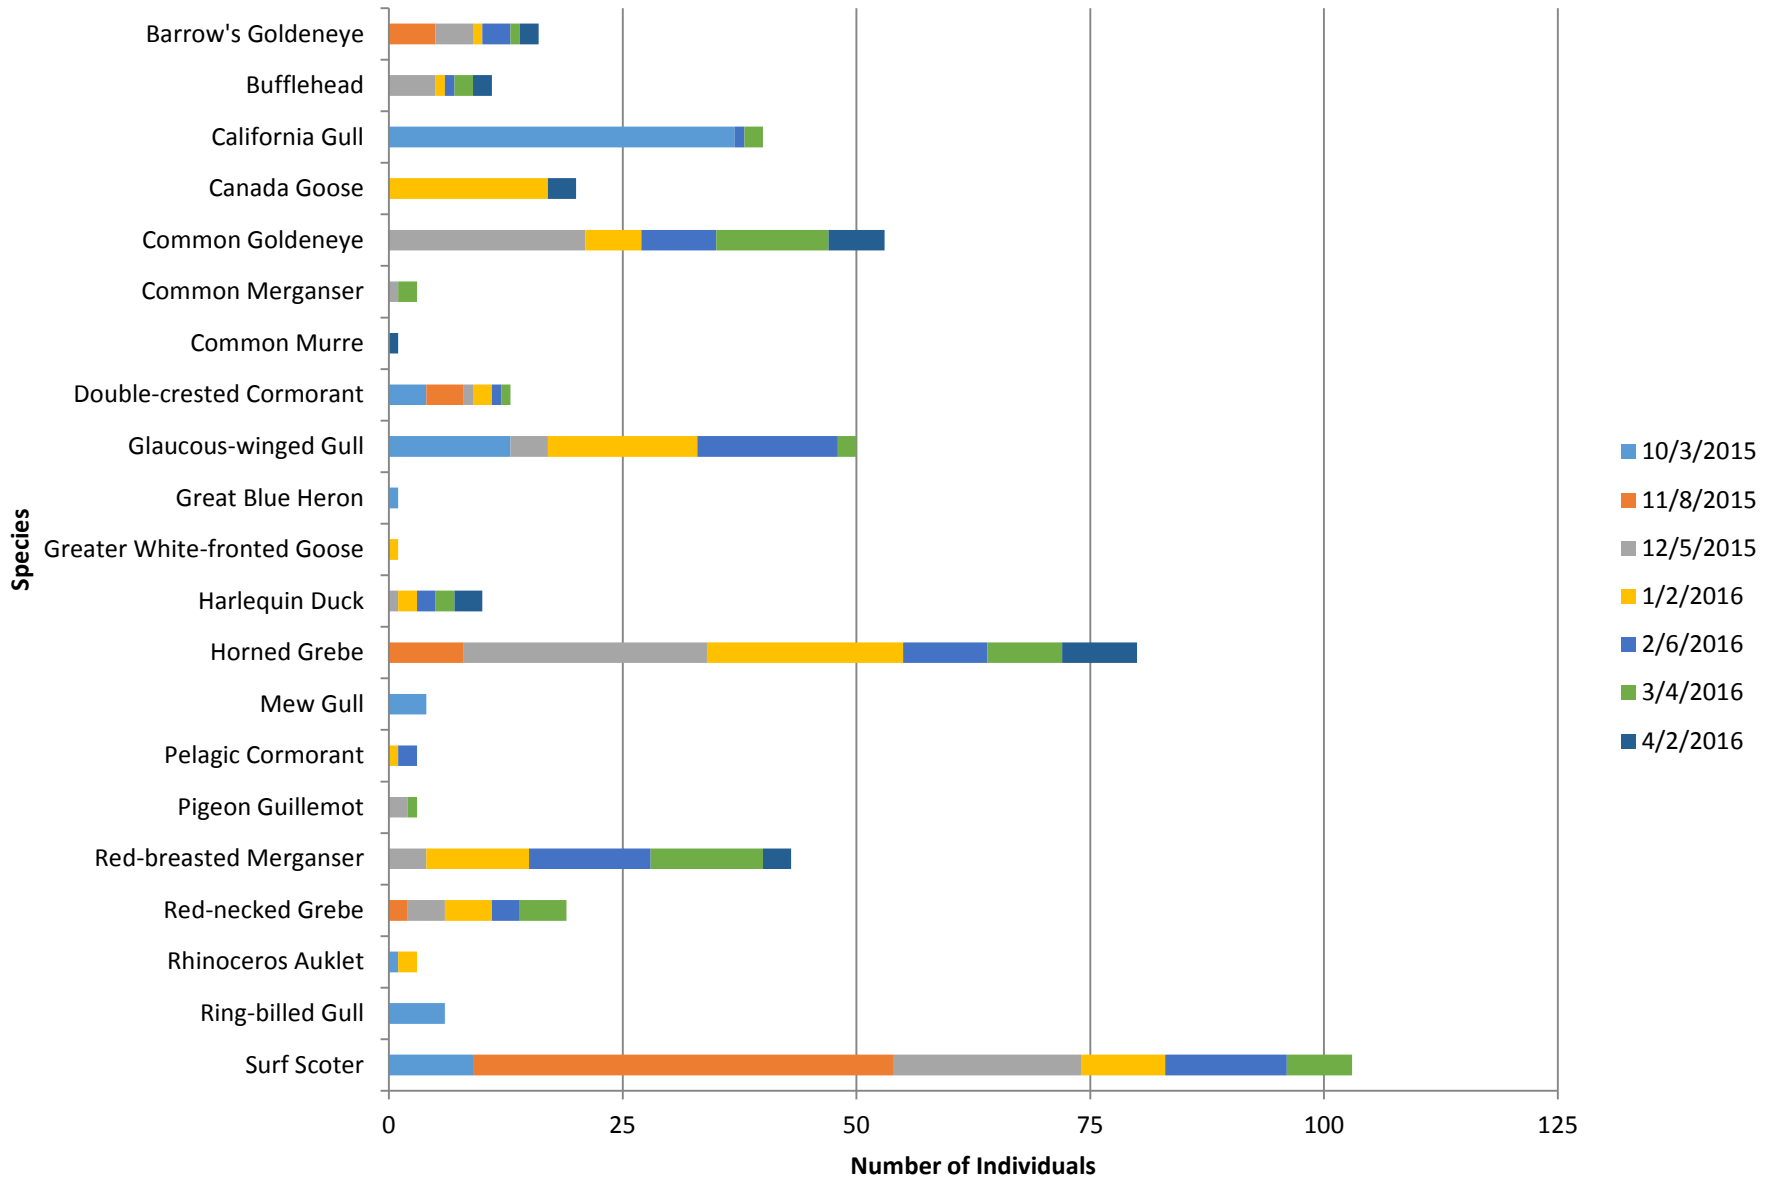

Magnolia Bluff

Total number of birds by species recorded at site during survey season. Sightings color-coded by month.