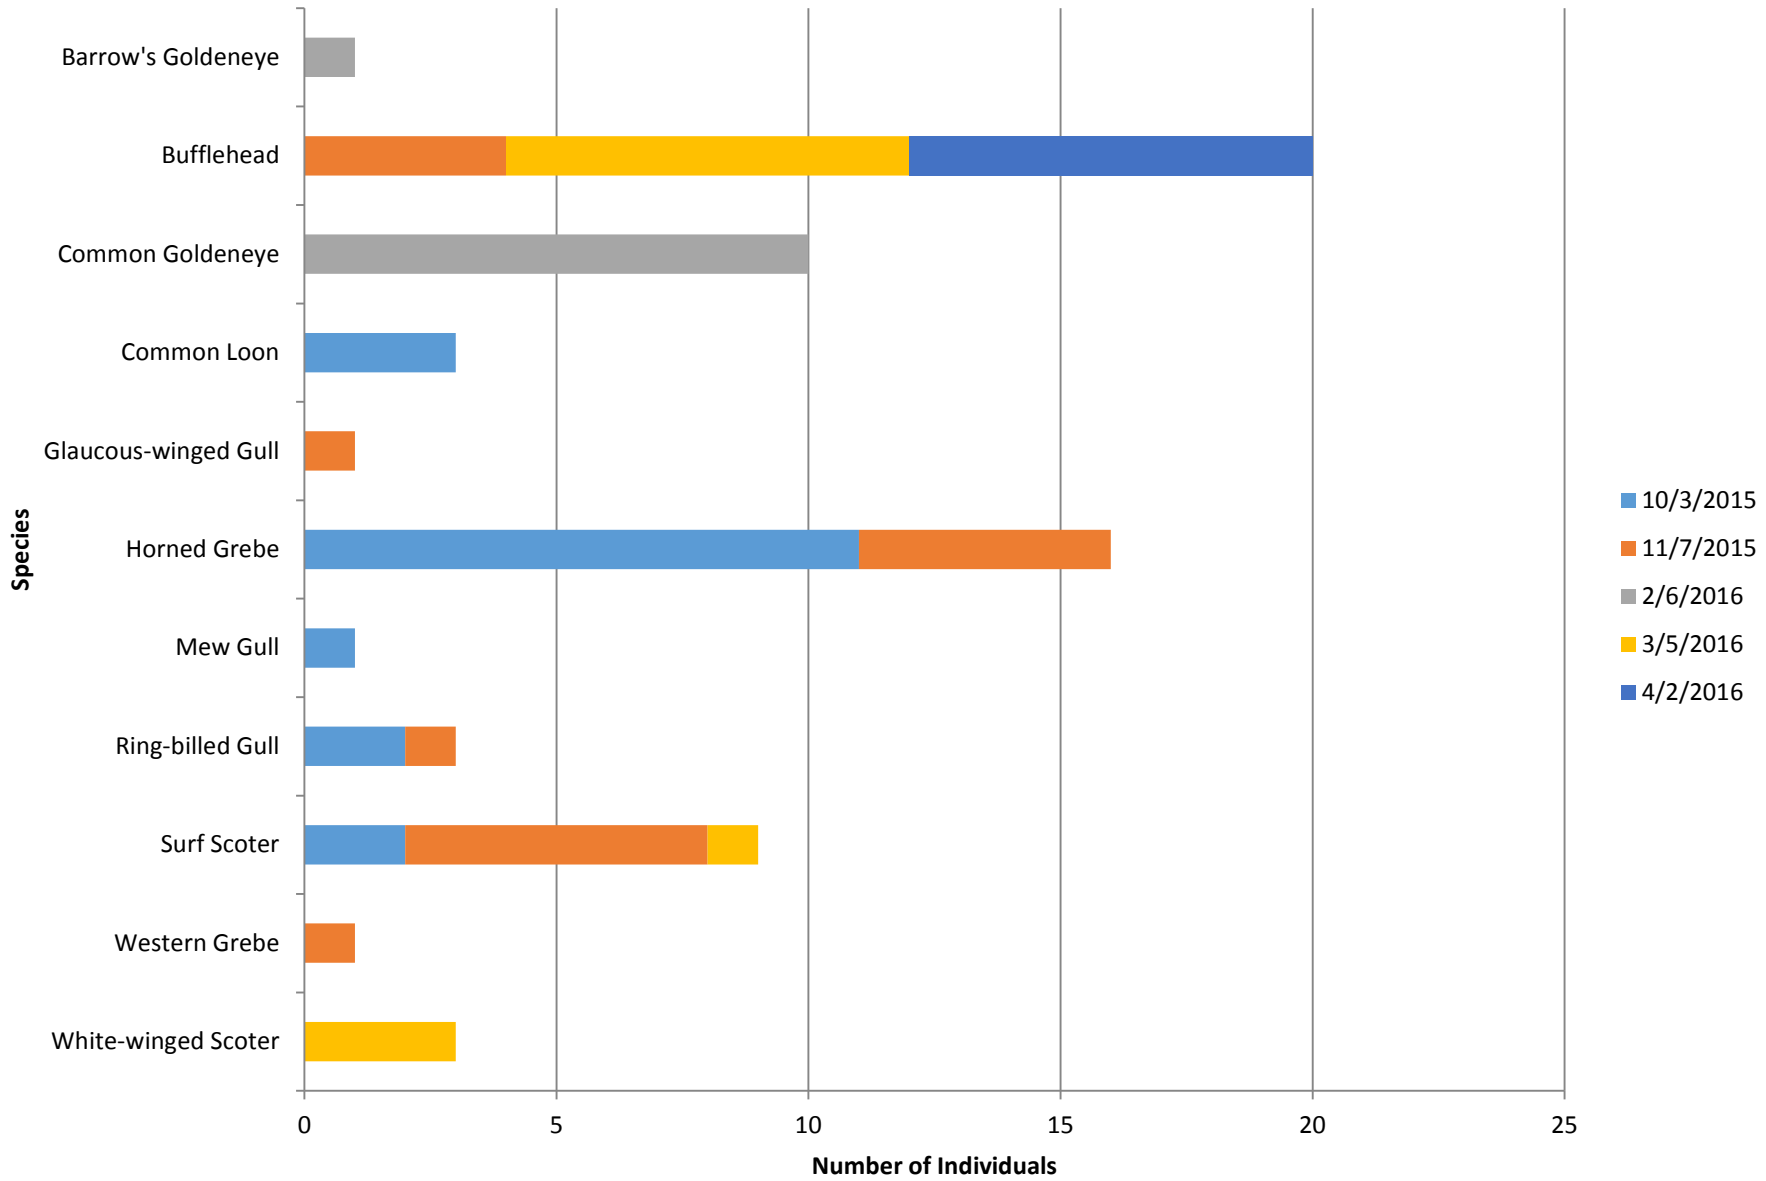

Penn Cove Public Tidelands

Total number of birds by species recorded at site during survey season. Sightings color-coded by month.