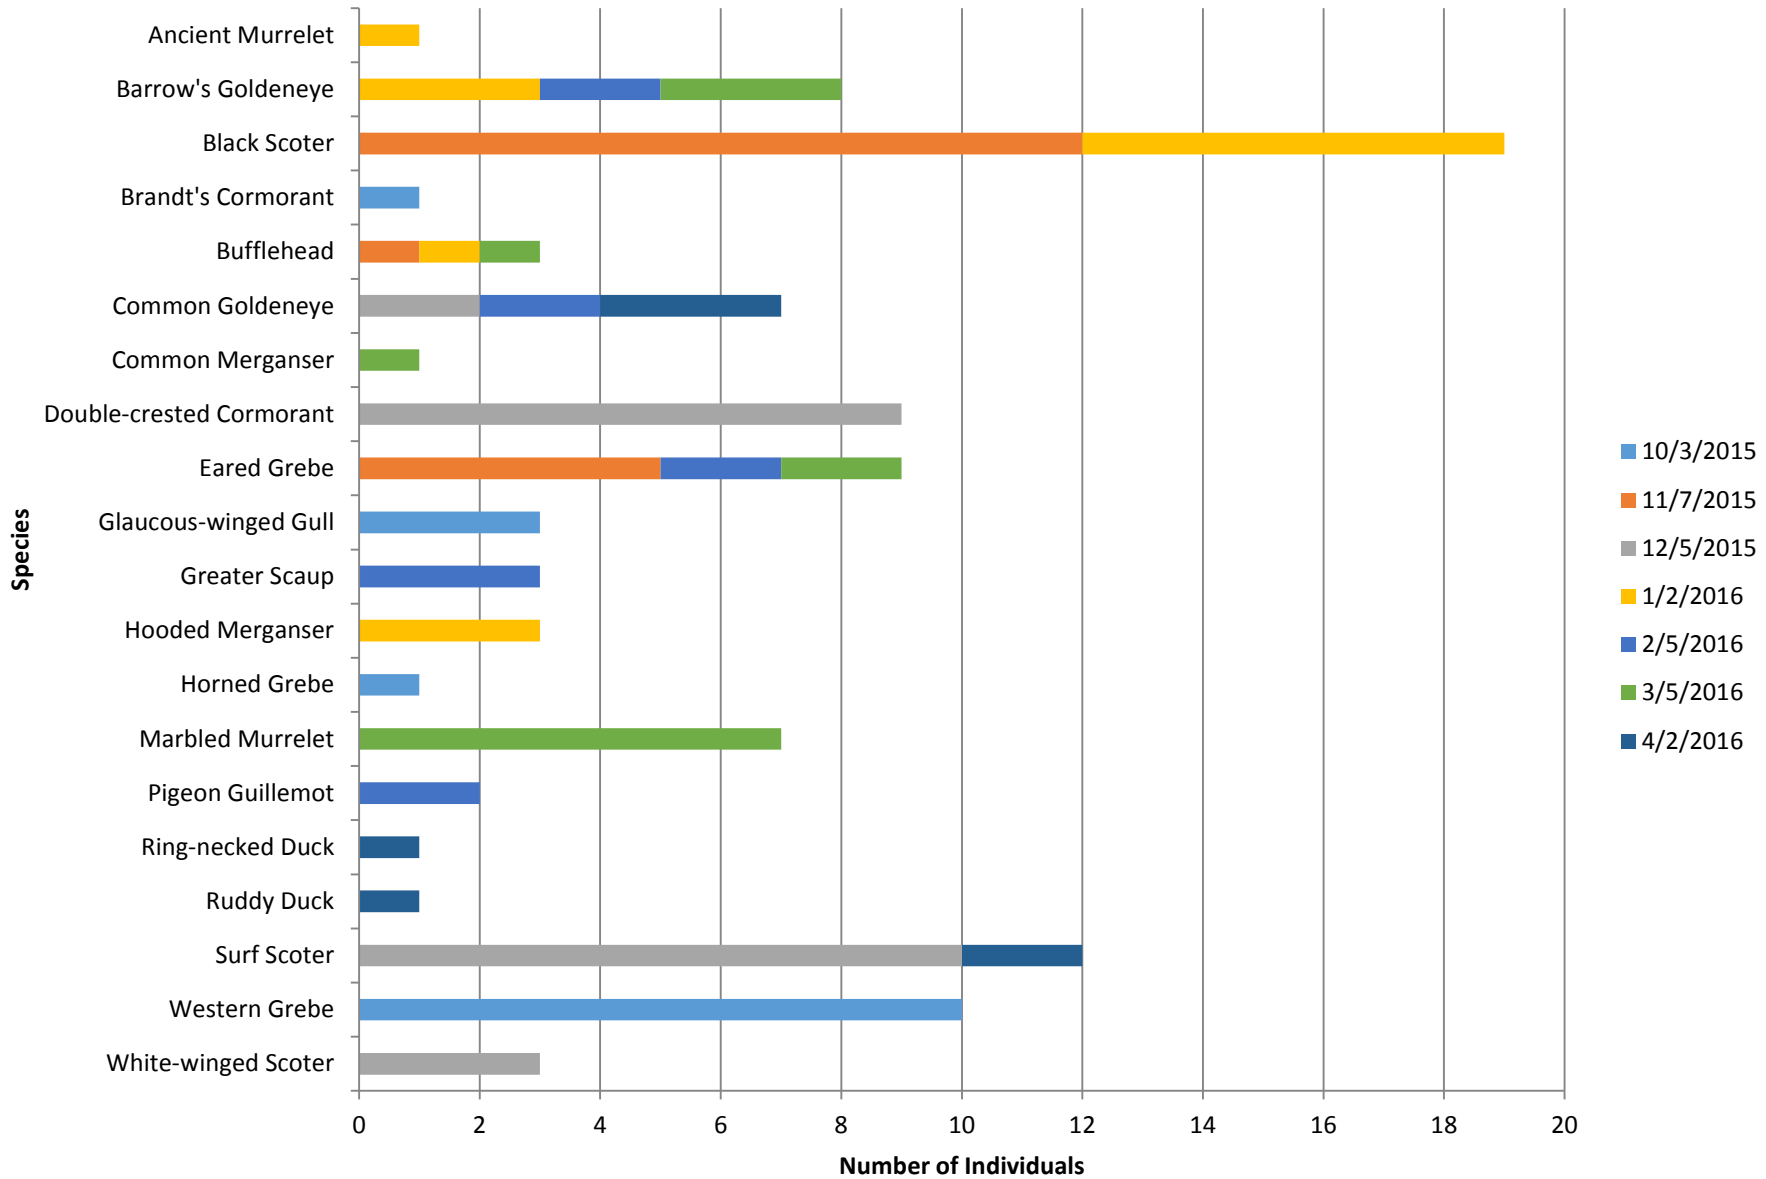

Penrose State Park

Total number of birds by species recorded at site during survey season. Sightings color-coded by month.