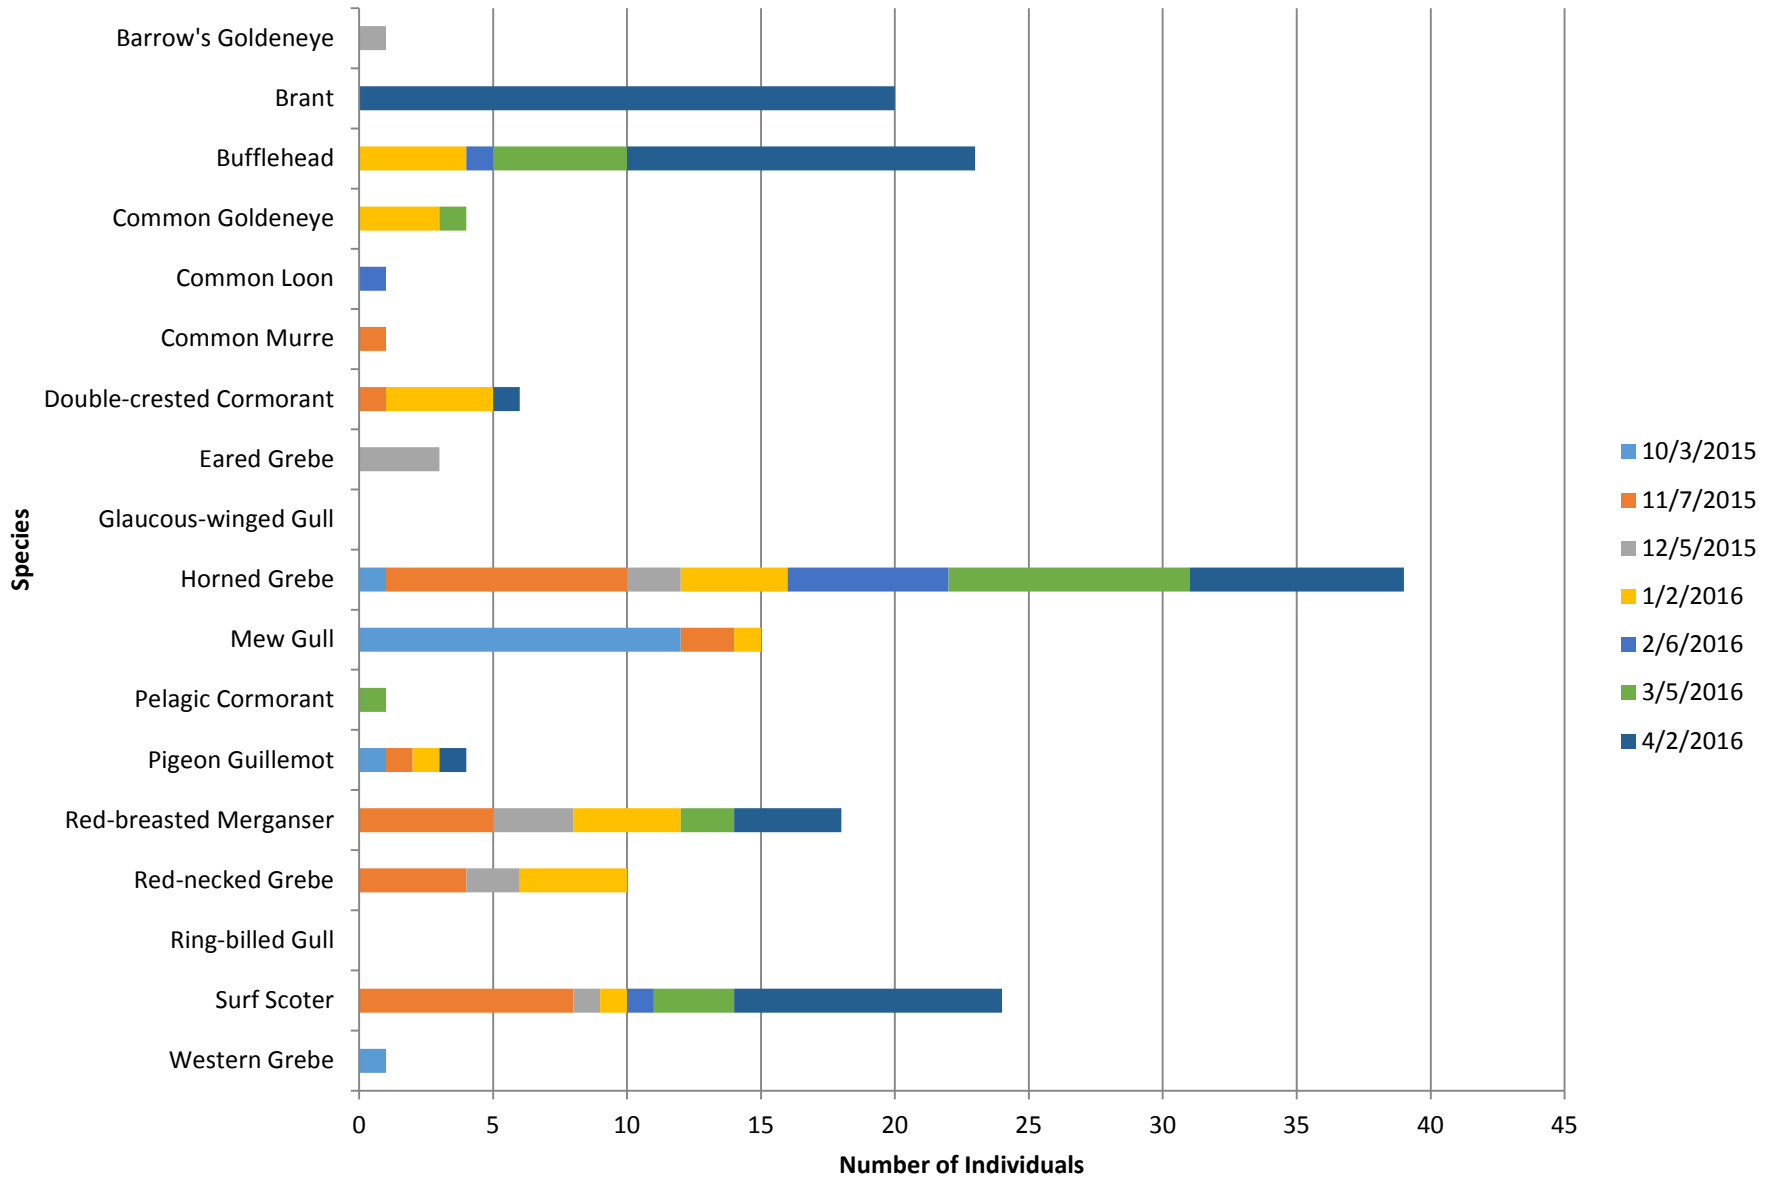

Point Robinson

Total number of birds by species recorded at site during survey season. Sightings color-coded by month.