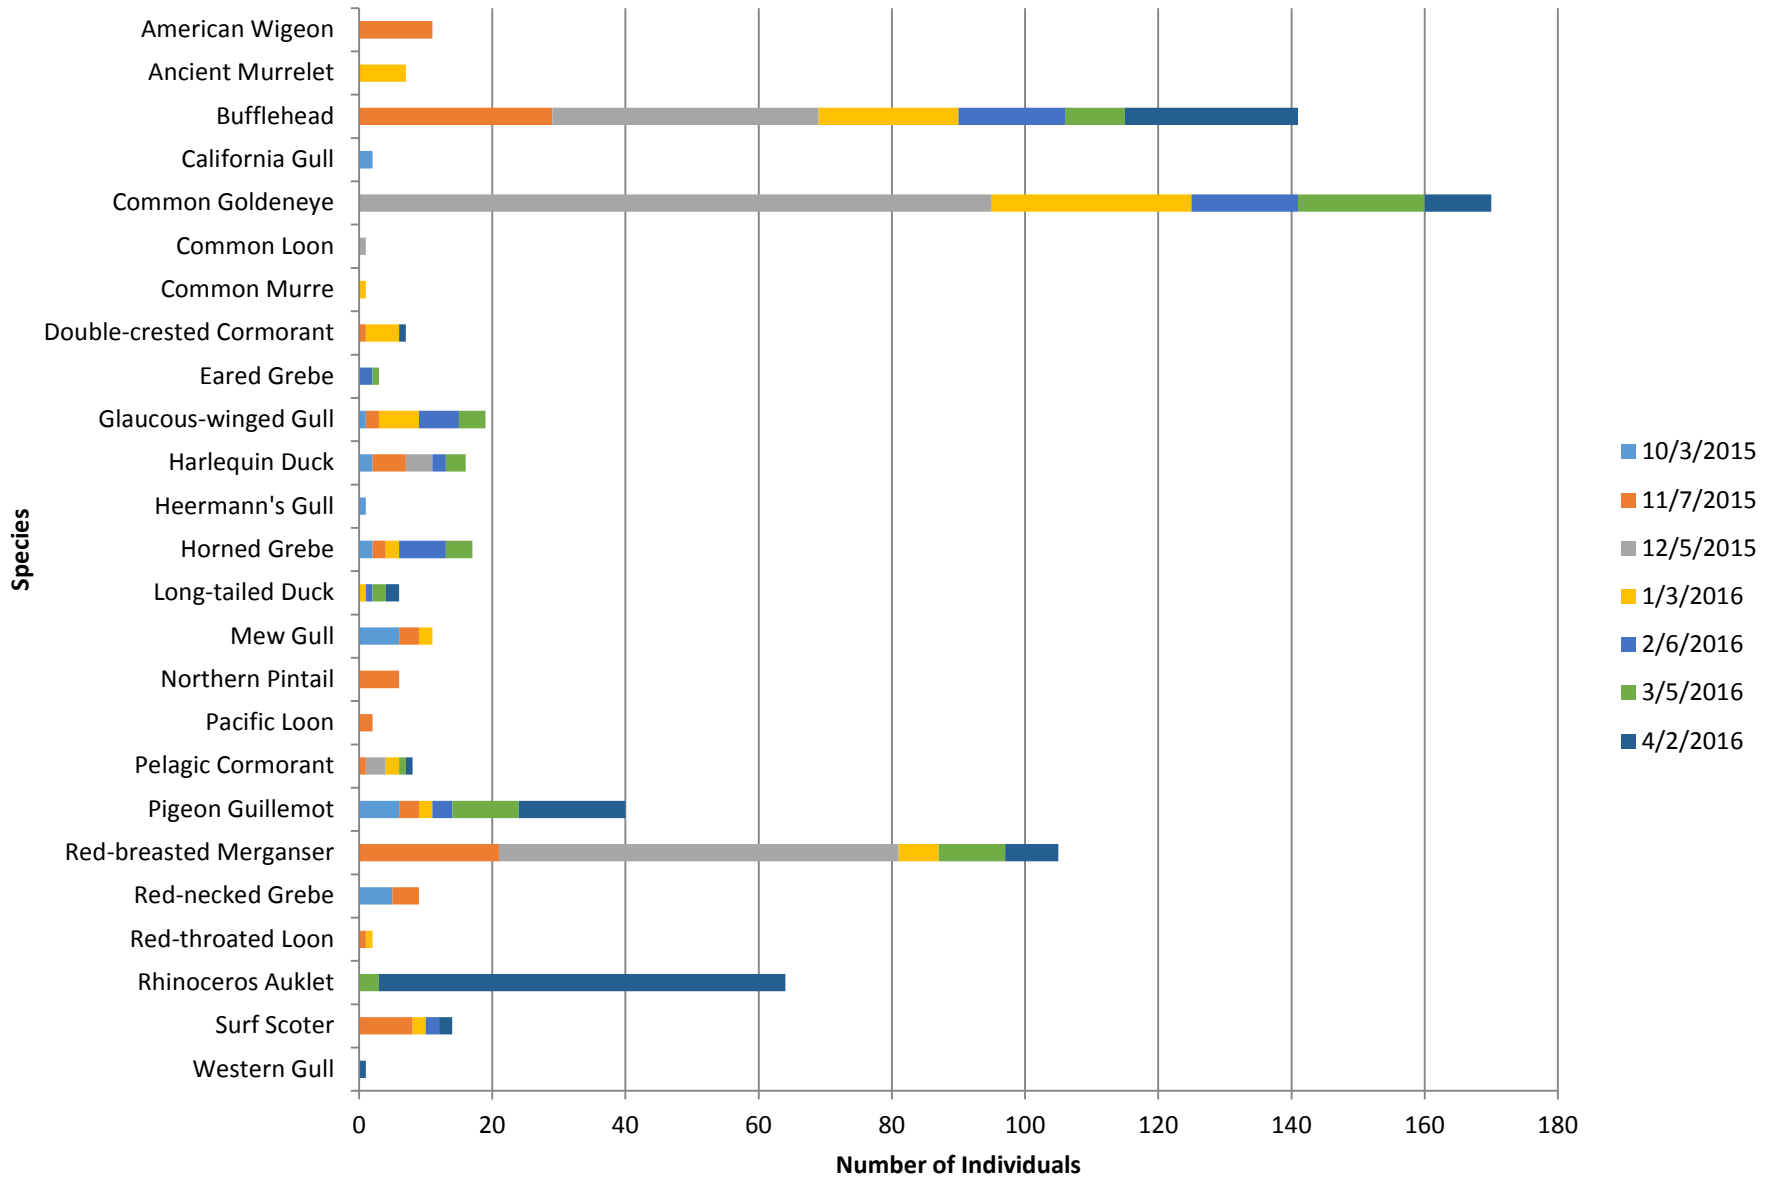

Port Williams

Total number of birds by species recorded at site during survey season. Sightings color-coded by month.

NOTE: Over 300 Brants not shown in the graph.