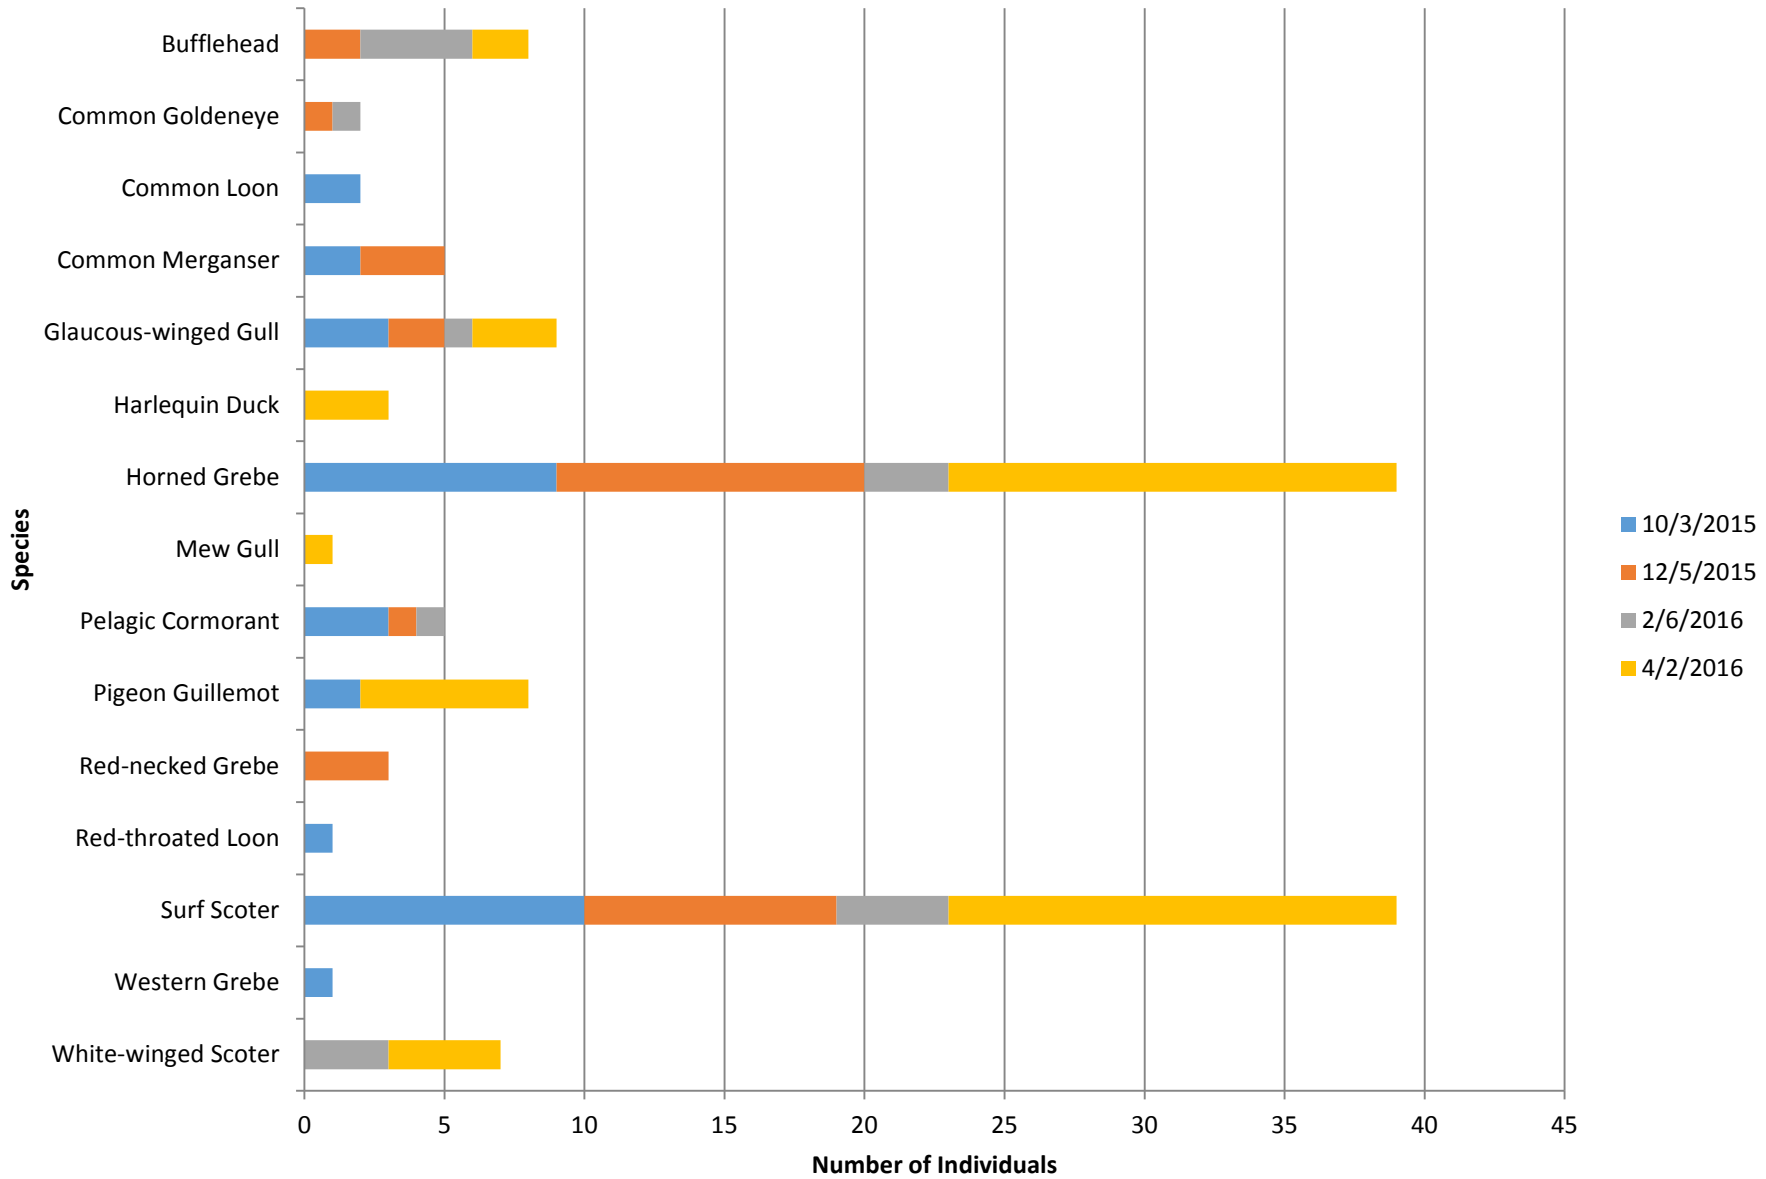

Raft Island North

Total number of birds by species recorded at site during survey season. Sightings color-coded by month.