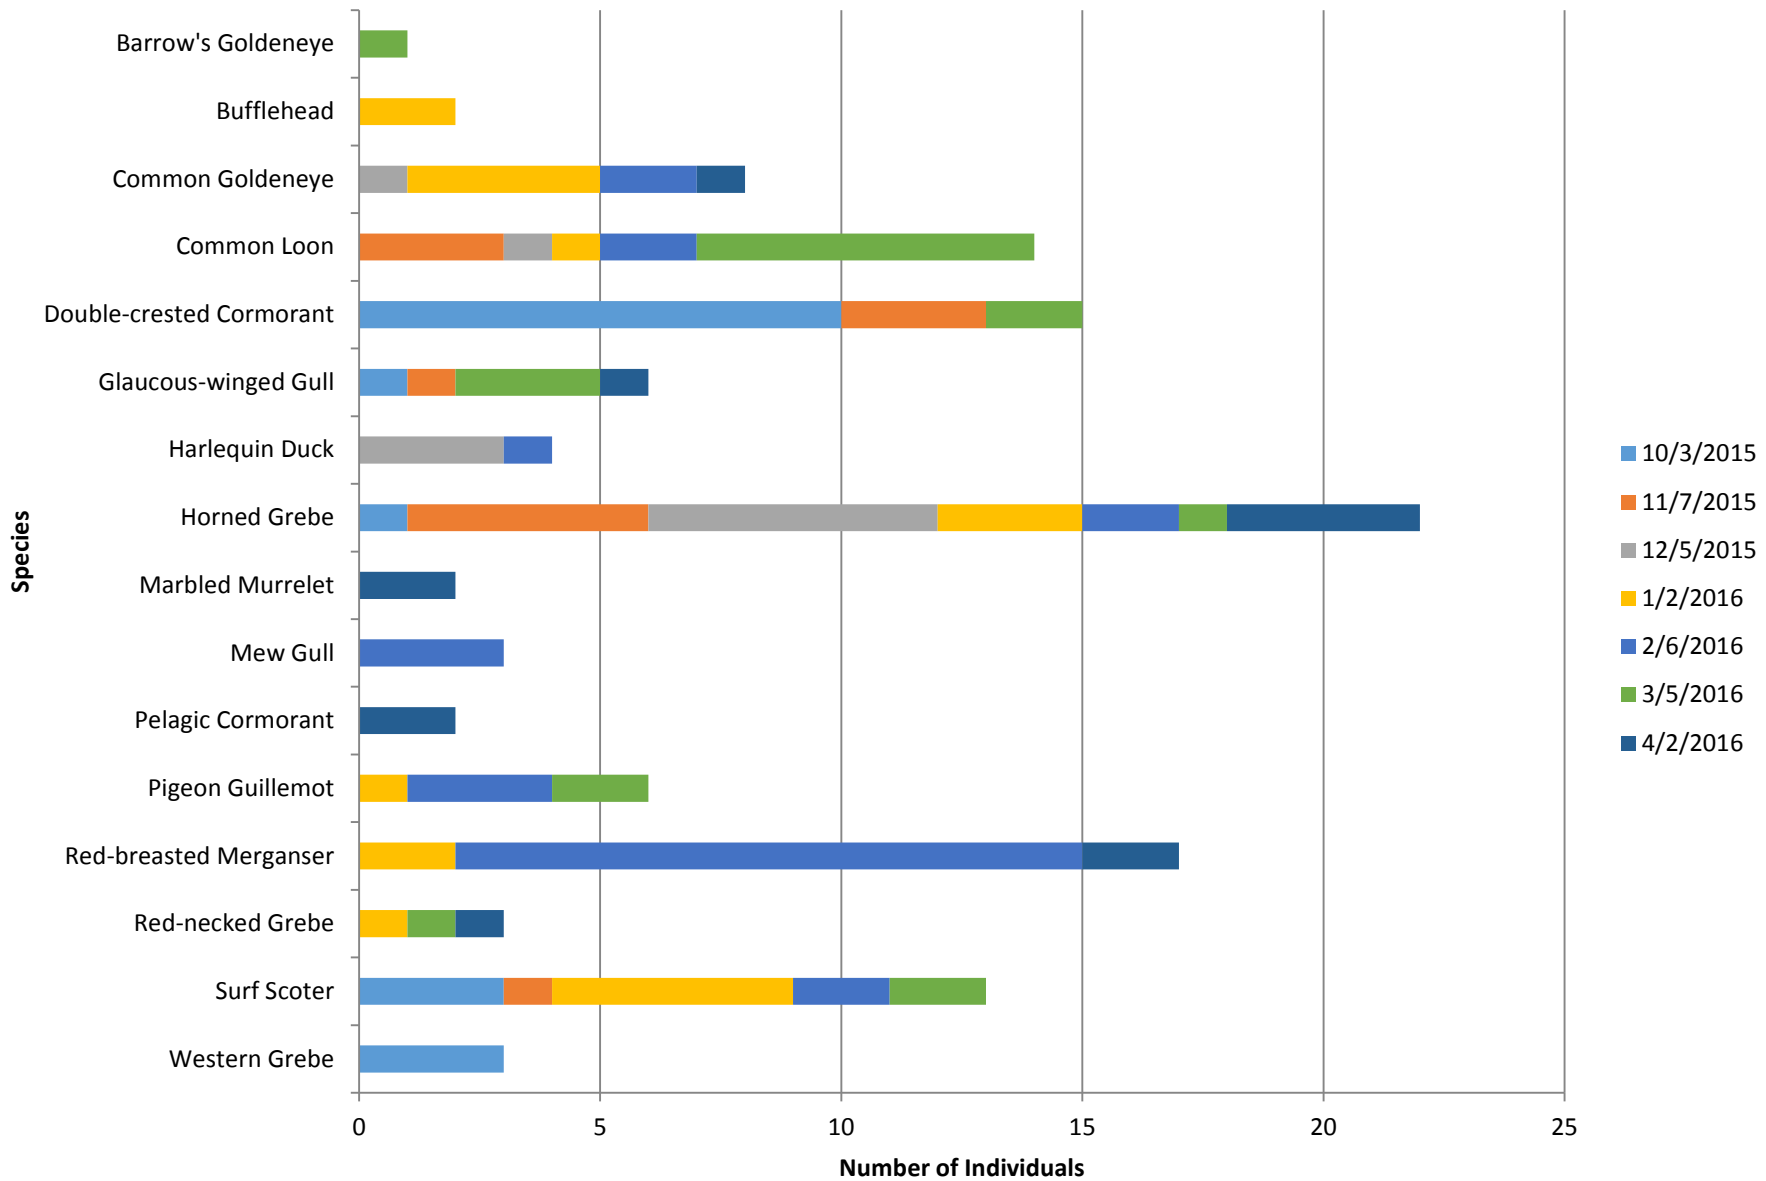

Rolling Bay Walk

Total number of birds by species recorded at site during survey season. Sightings color-coded by month.