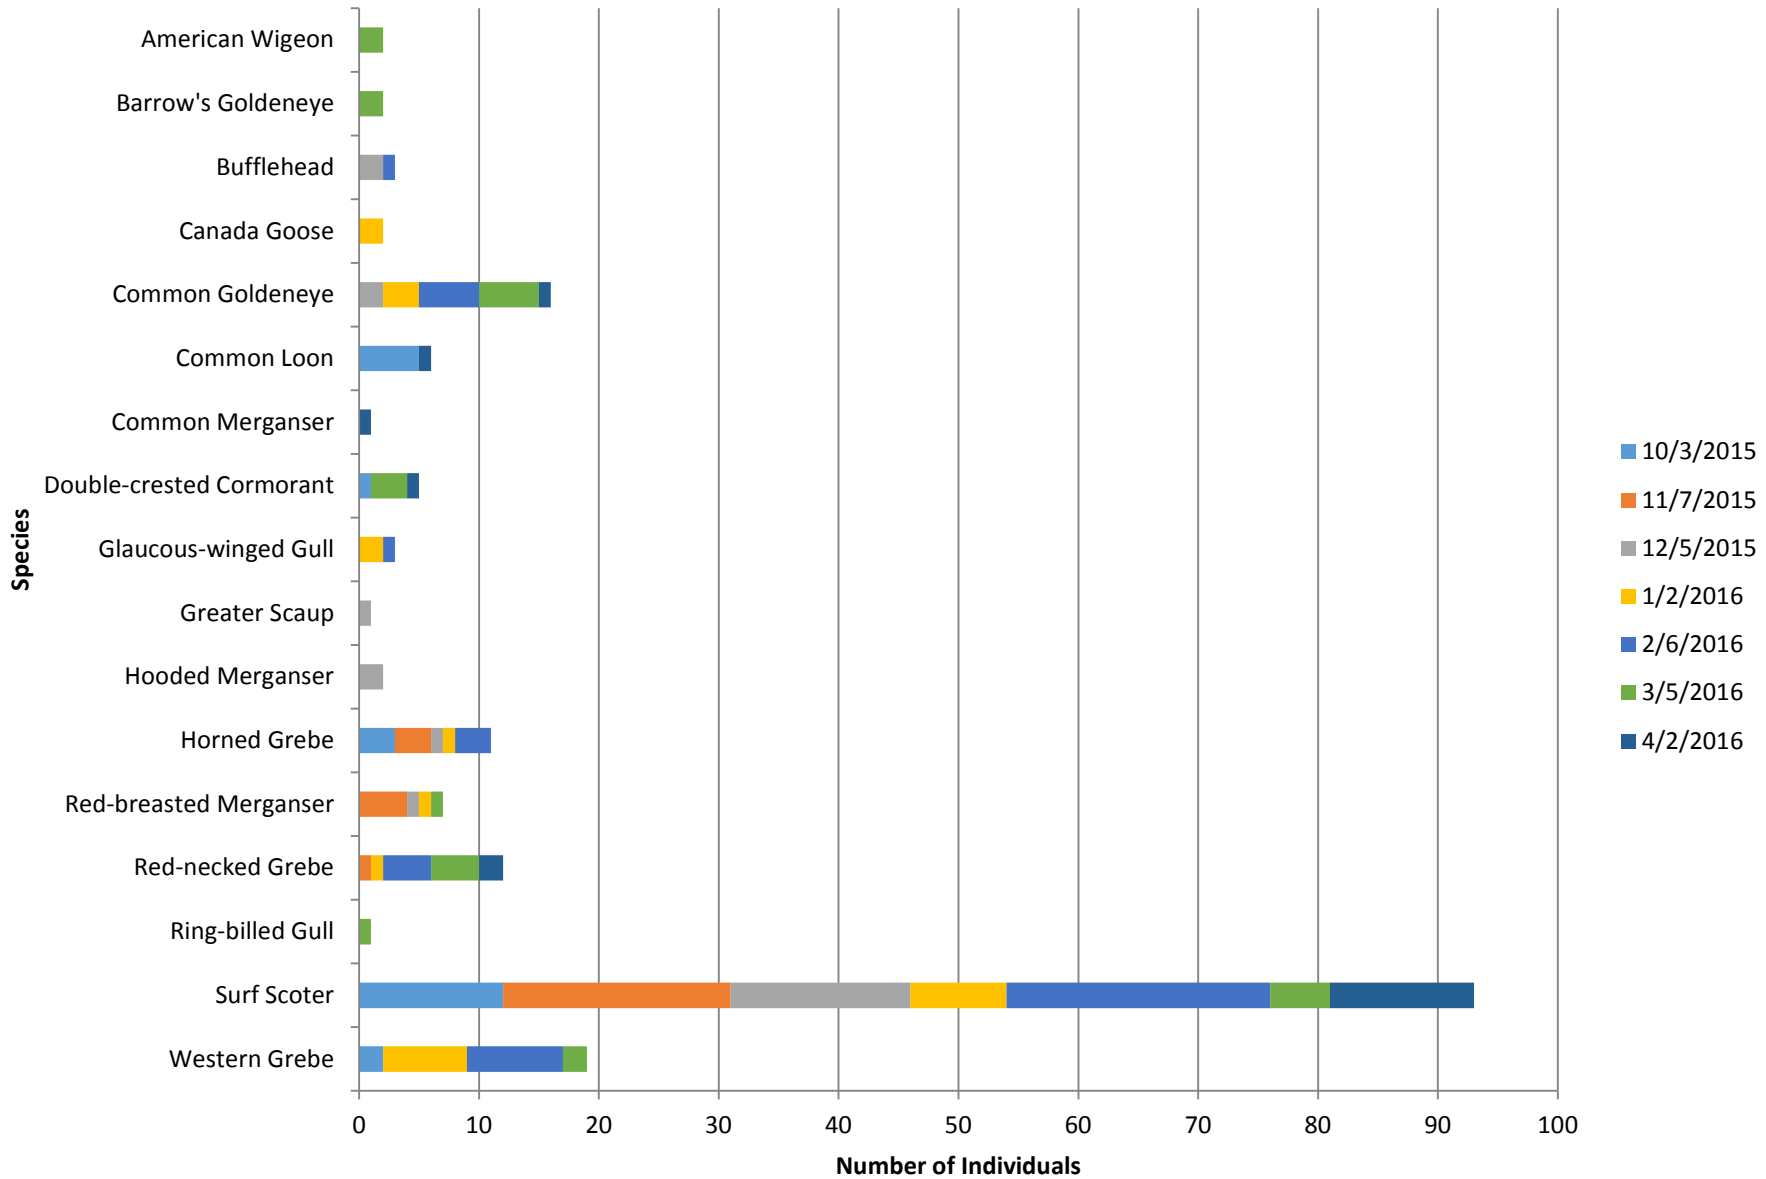

## Sunnyside Beach Park

Total number of birds by species recorded at site during survey season. Sightings color-coded by month.