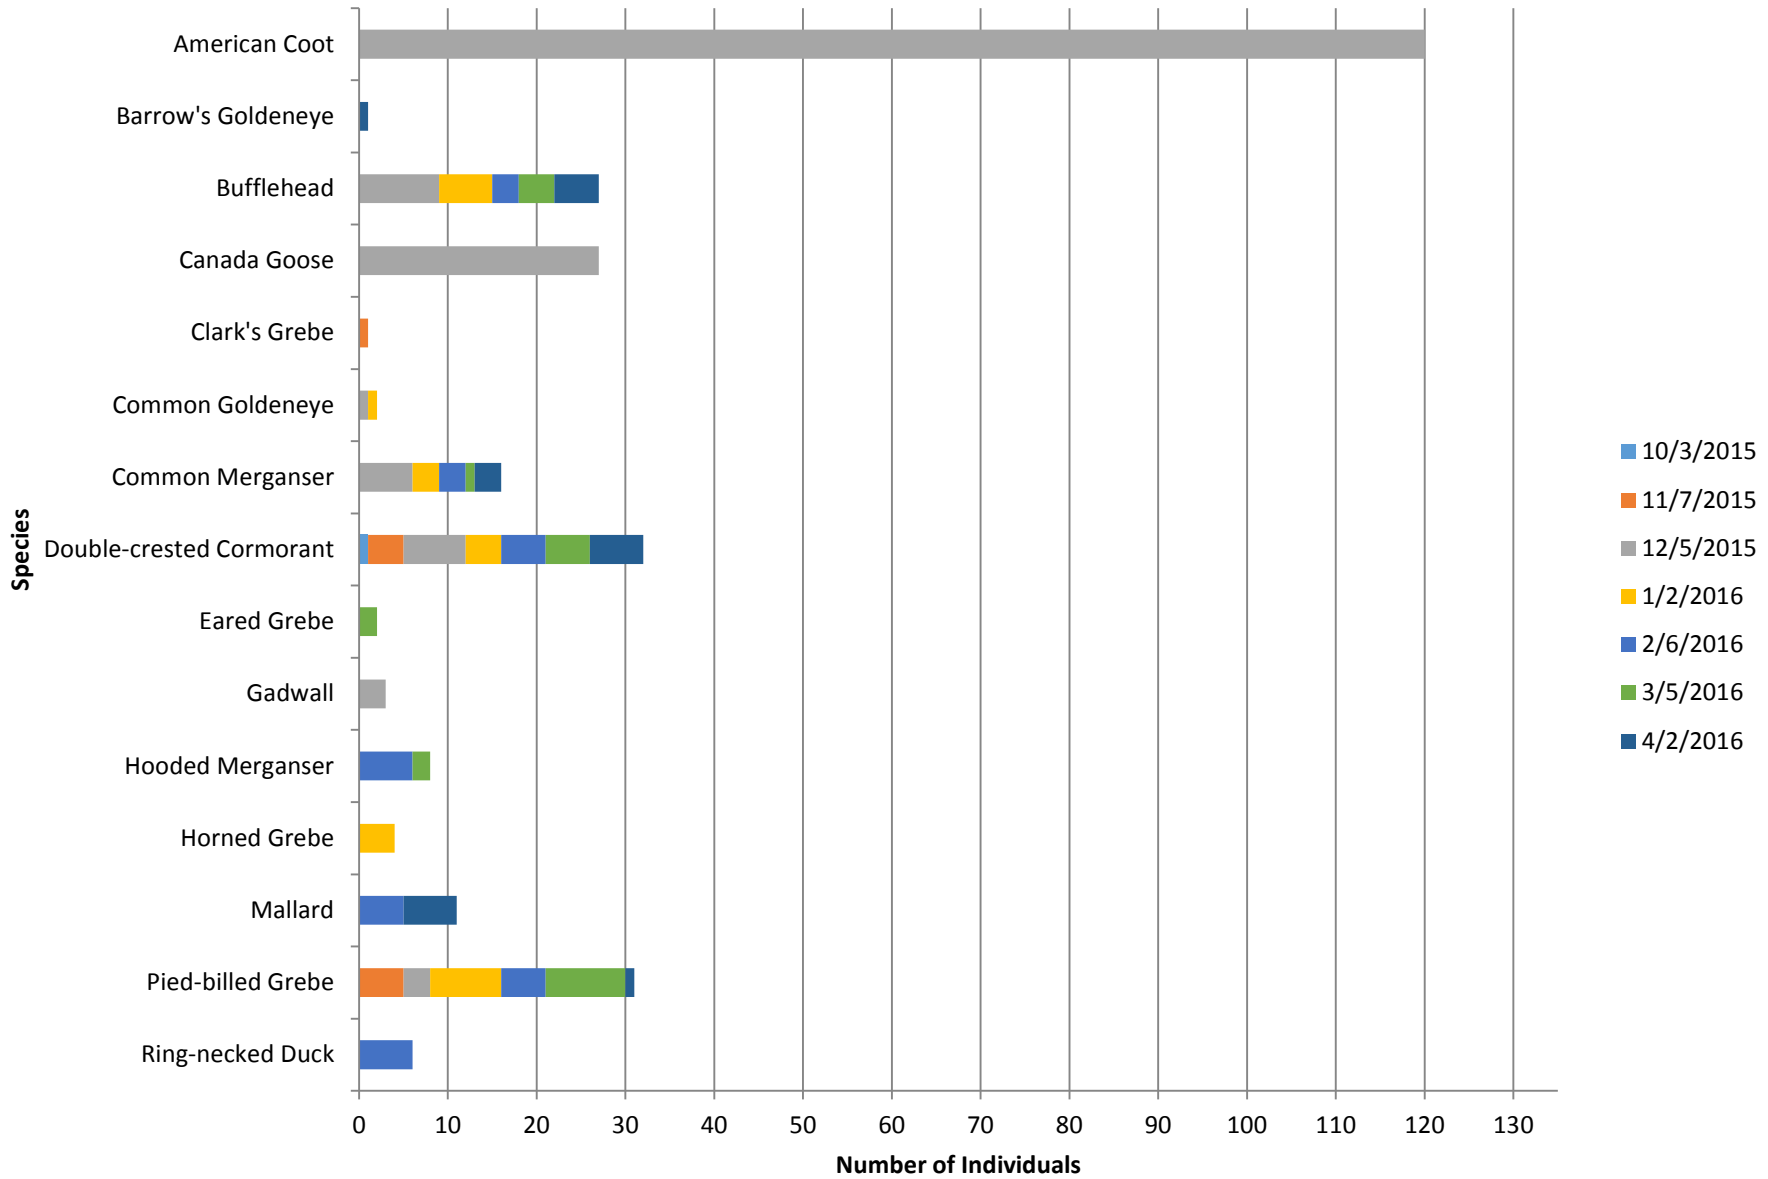

Seward Park North

Total number of birds by species recorded at site during survey season. Sightings color-coded by month.