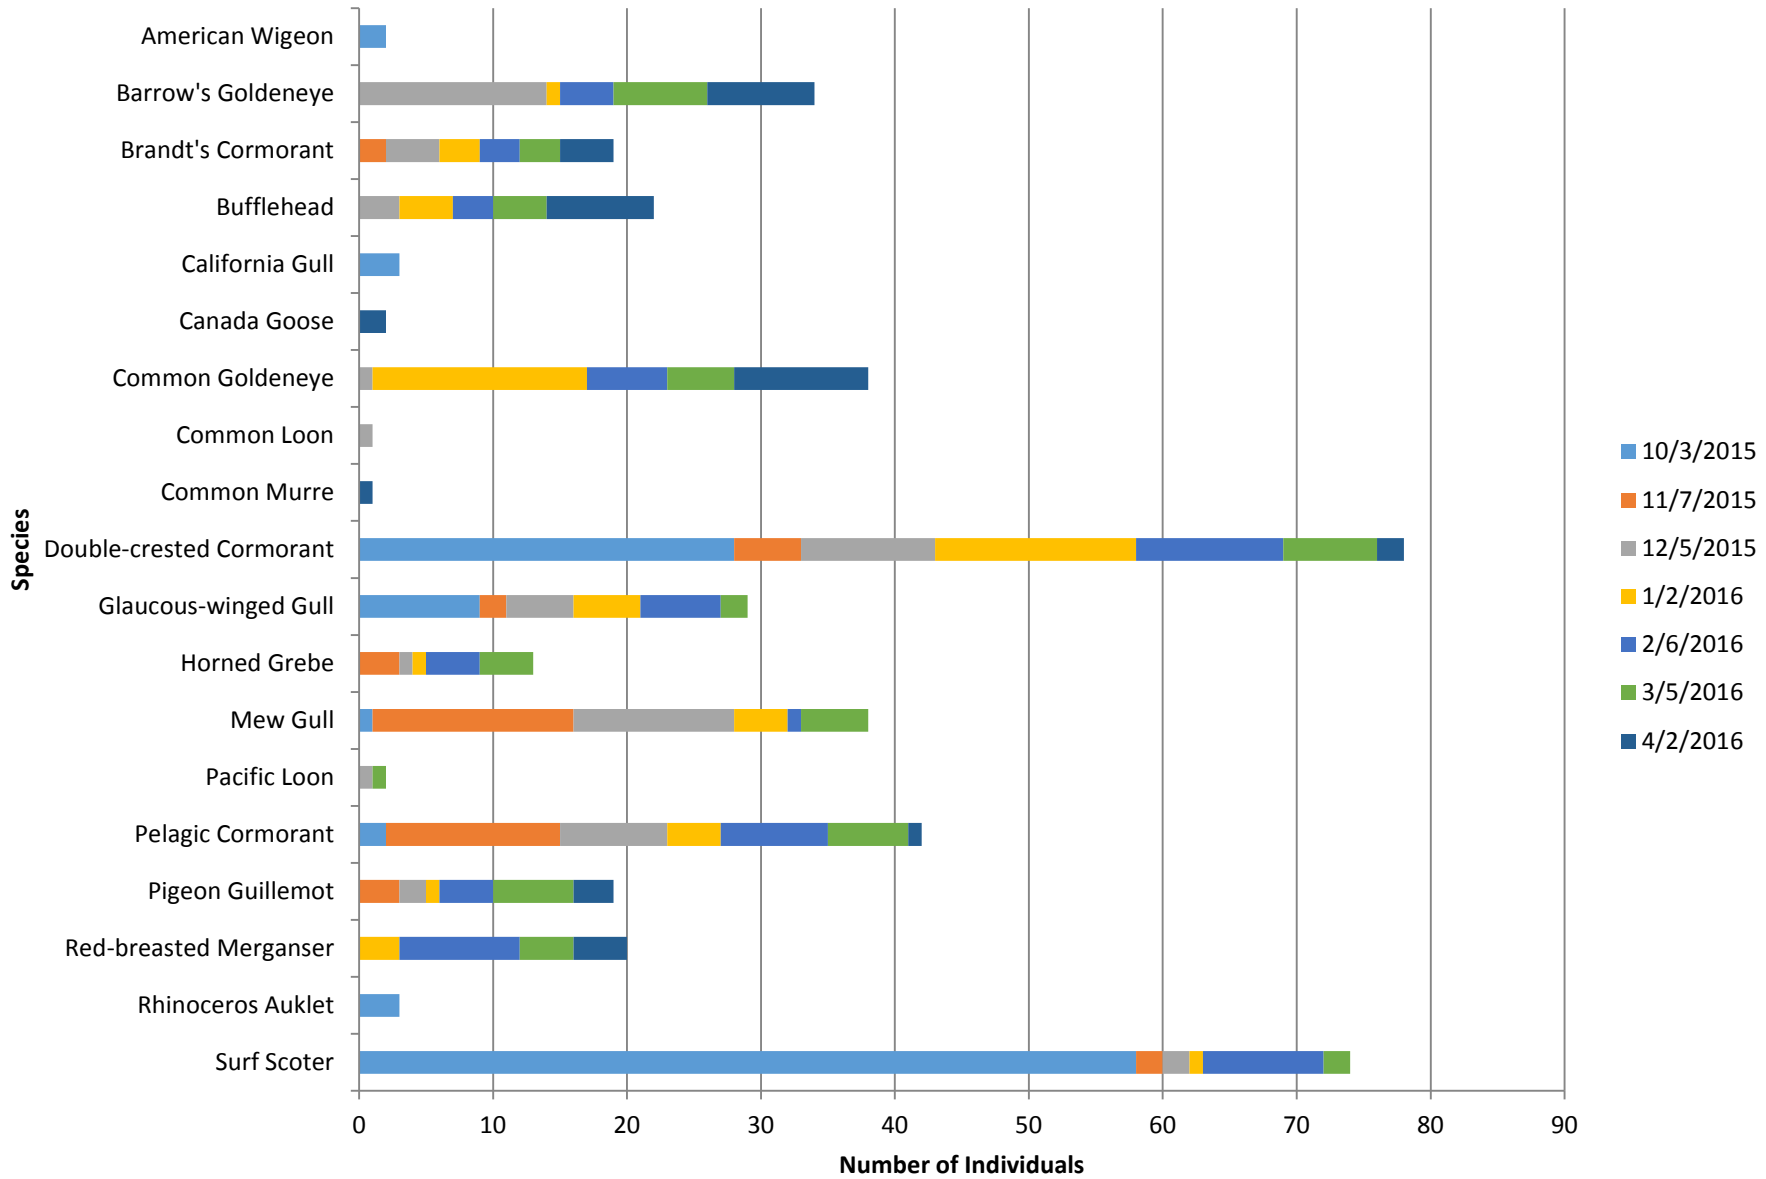

Tahlequah

Total number of birds by species recorded at site during survey season. Sightings color-coded by month.