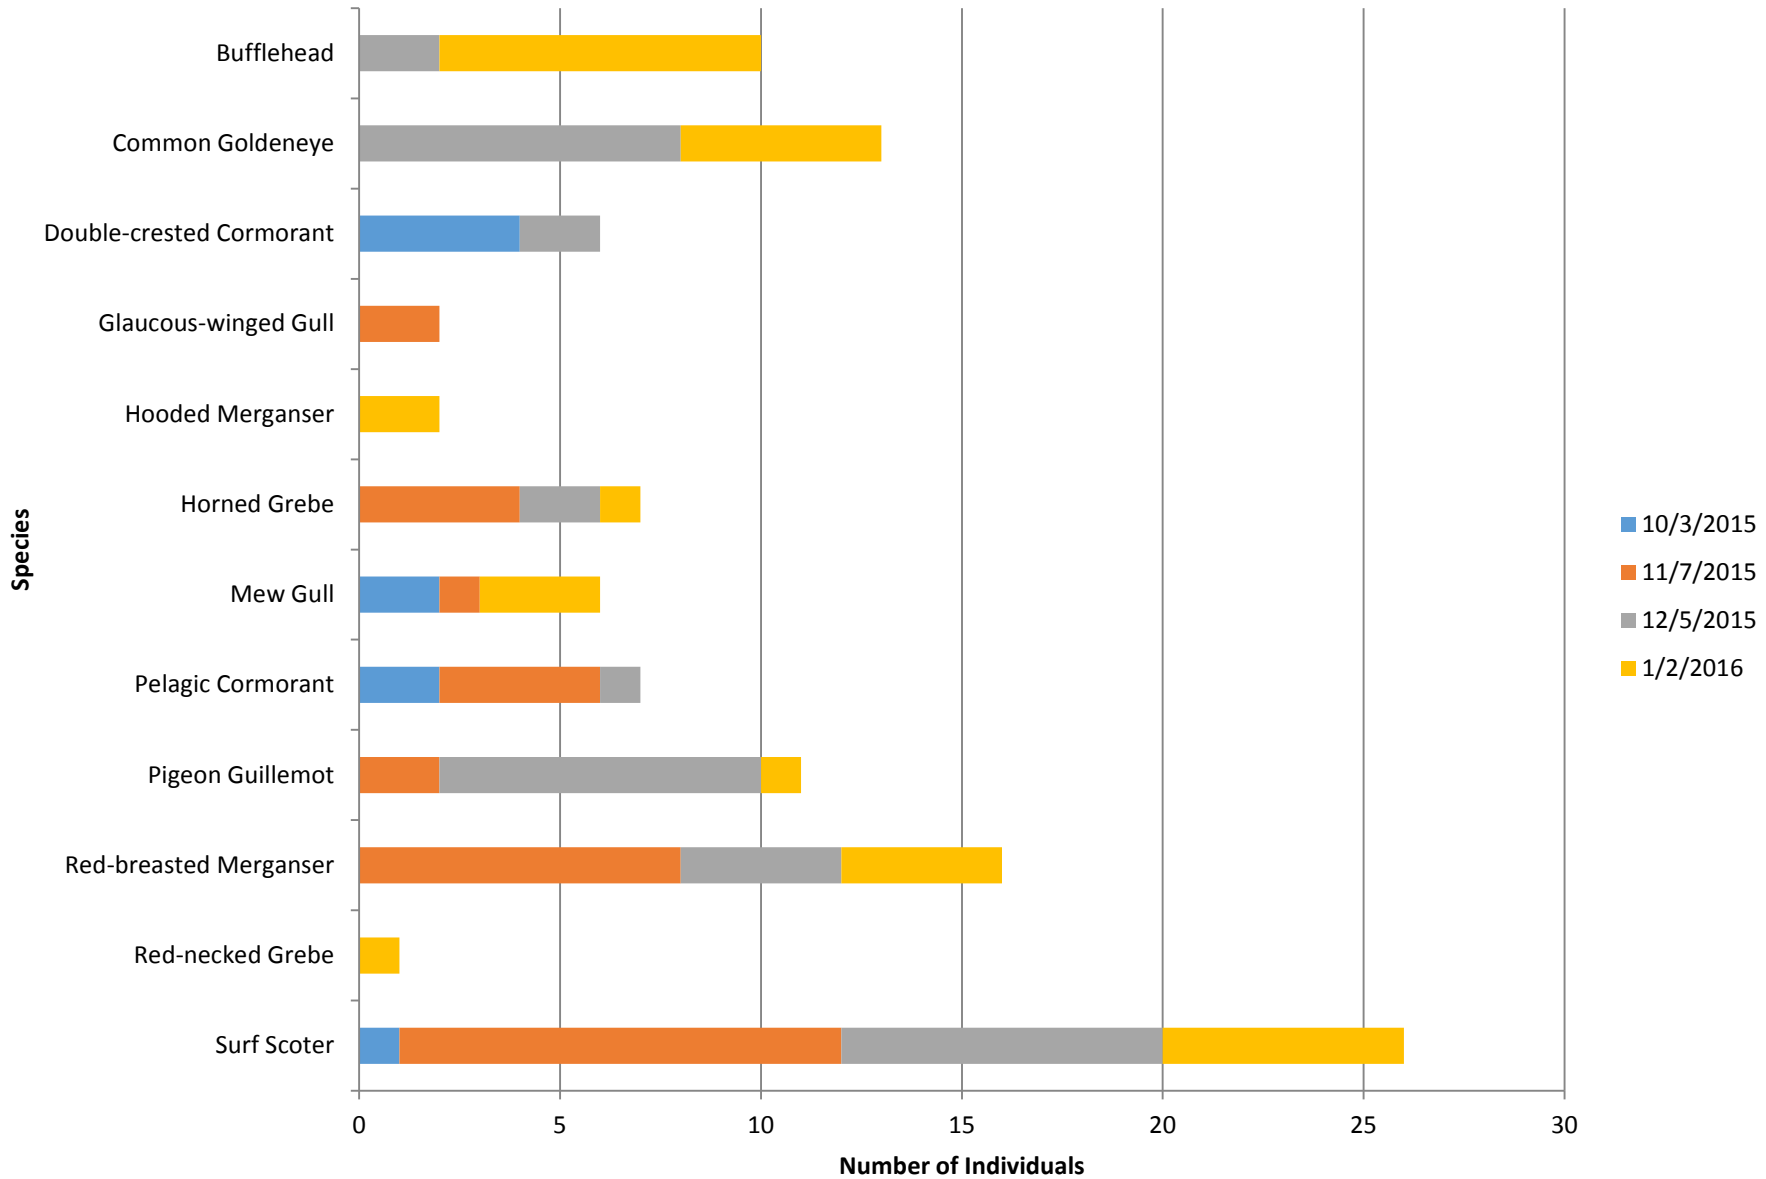

## Titlow Beach

Total number of birds by species recorded at site during survey season. Sightings color-coded by month.