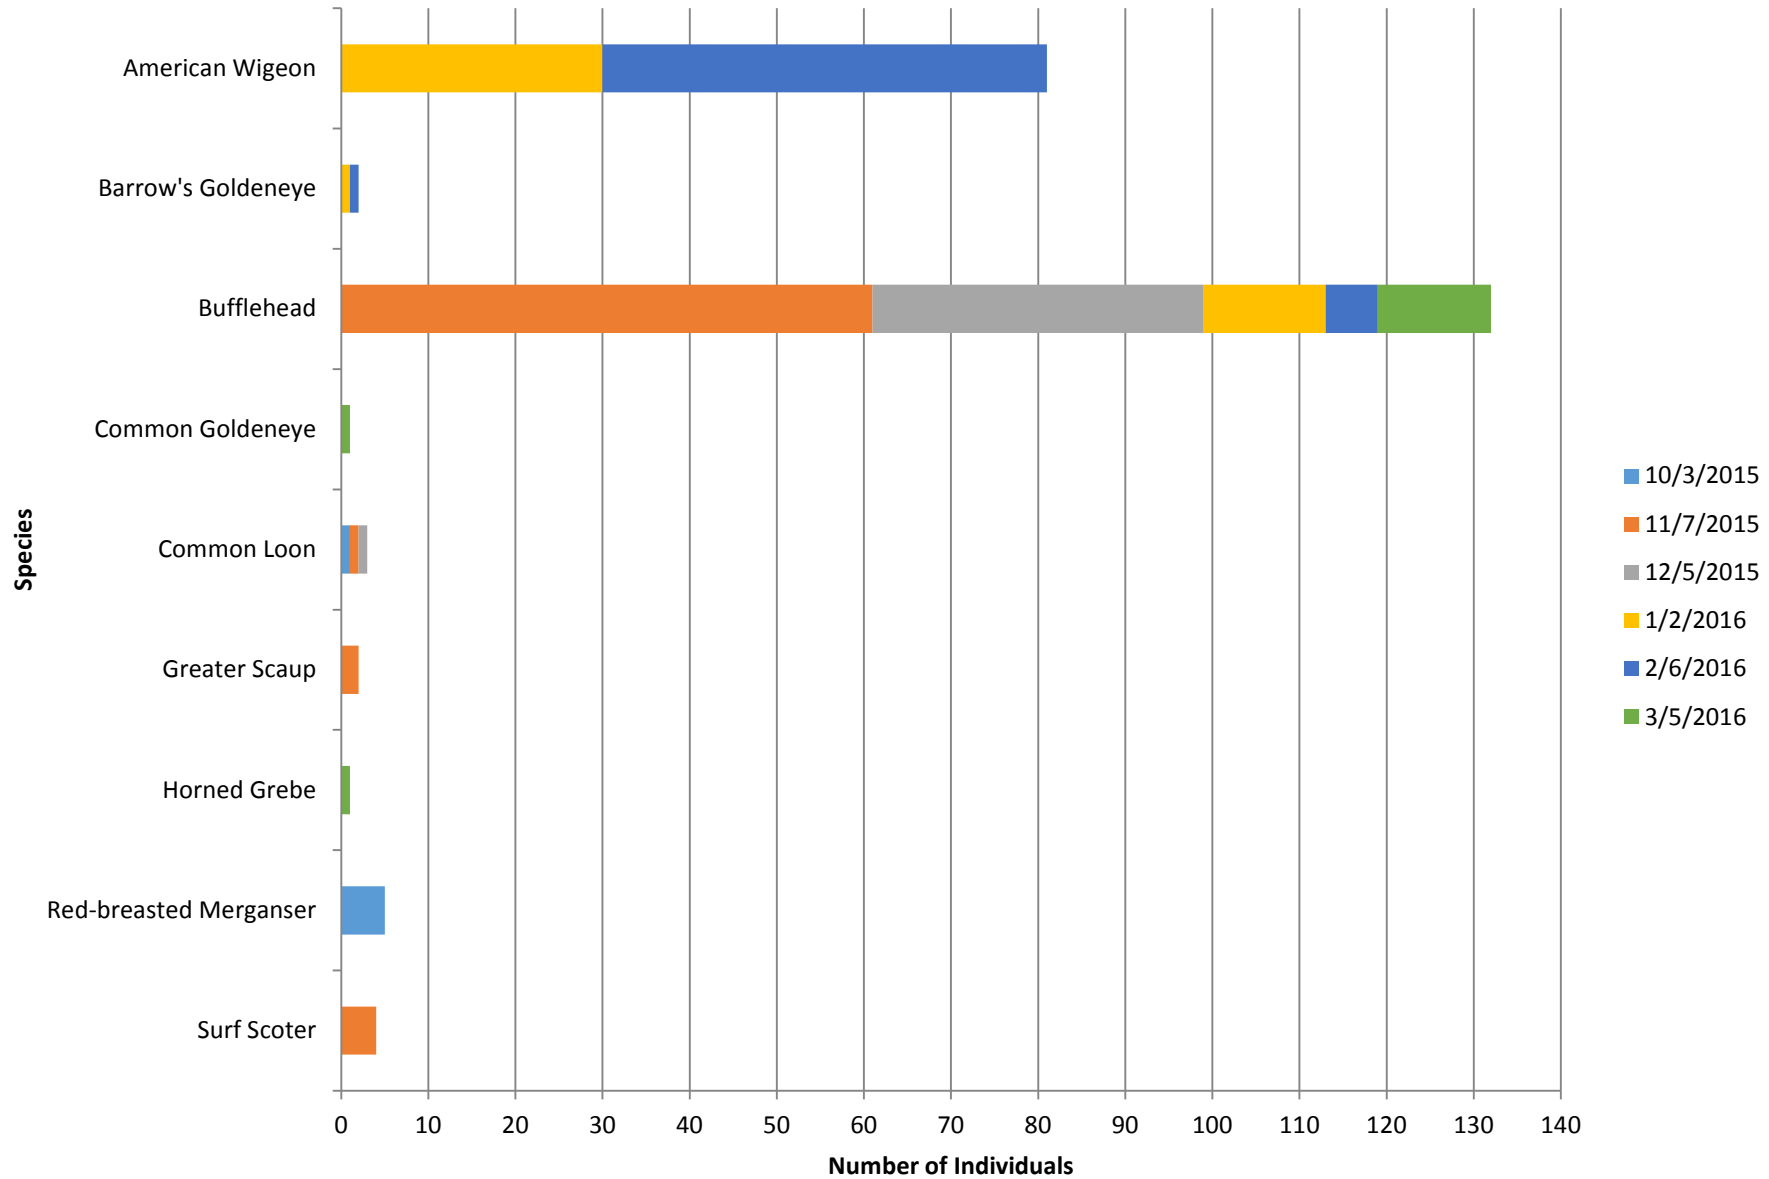

## Tolmie State Park

Total number of birds by species recorded at site during survey season. Sightings color-coded by month.