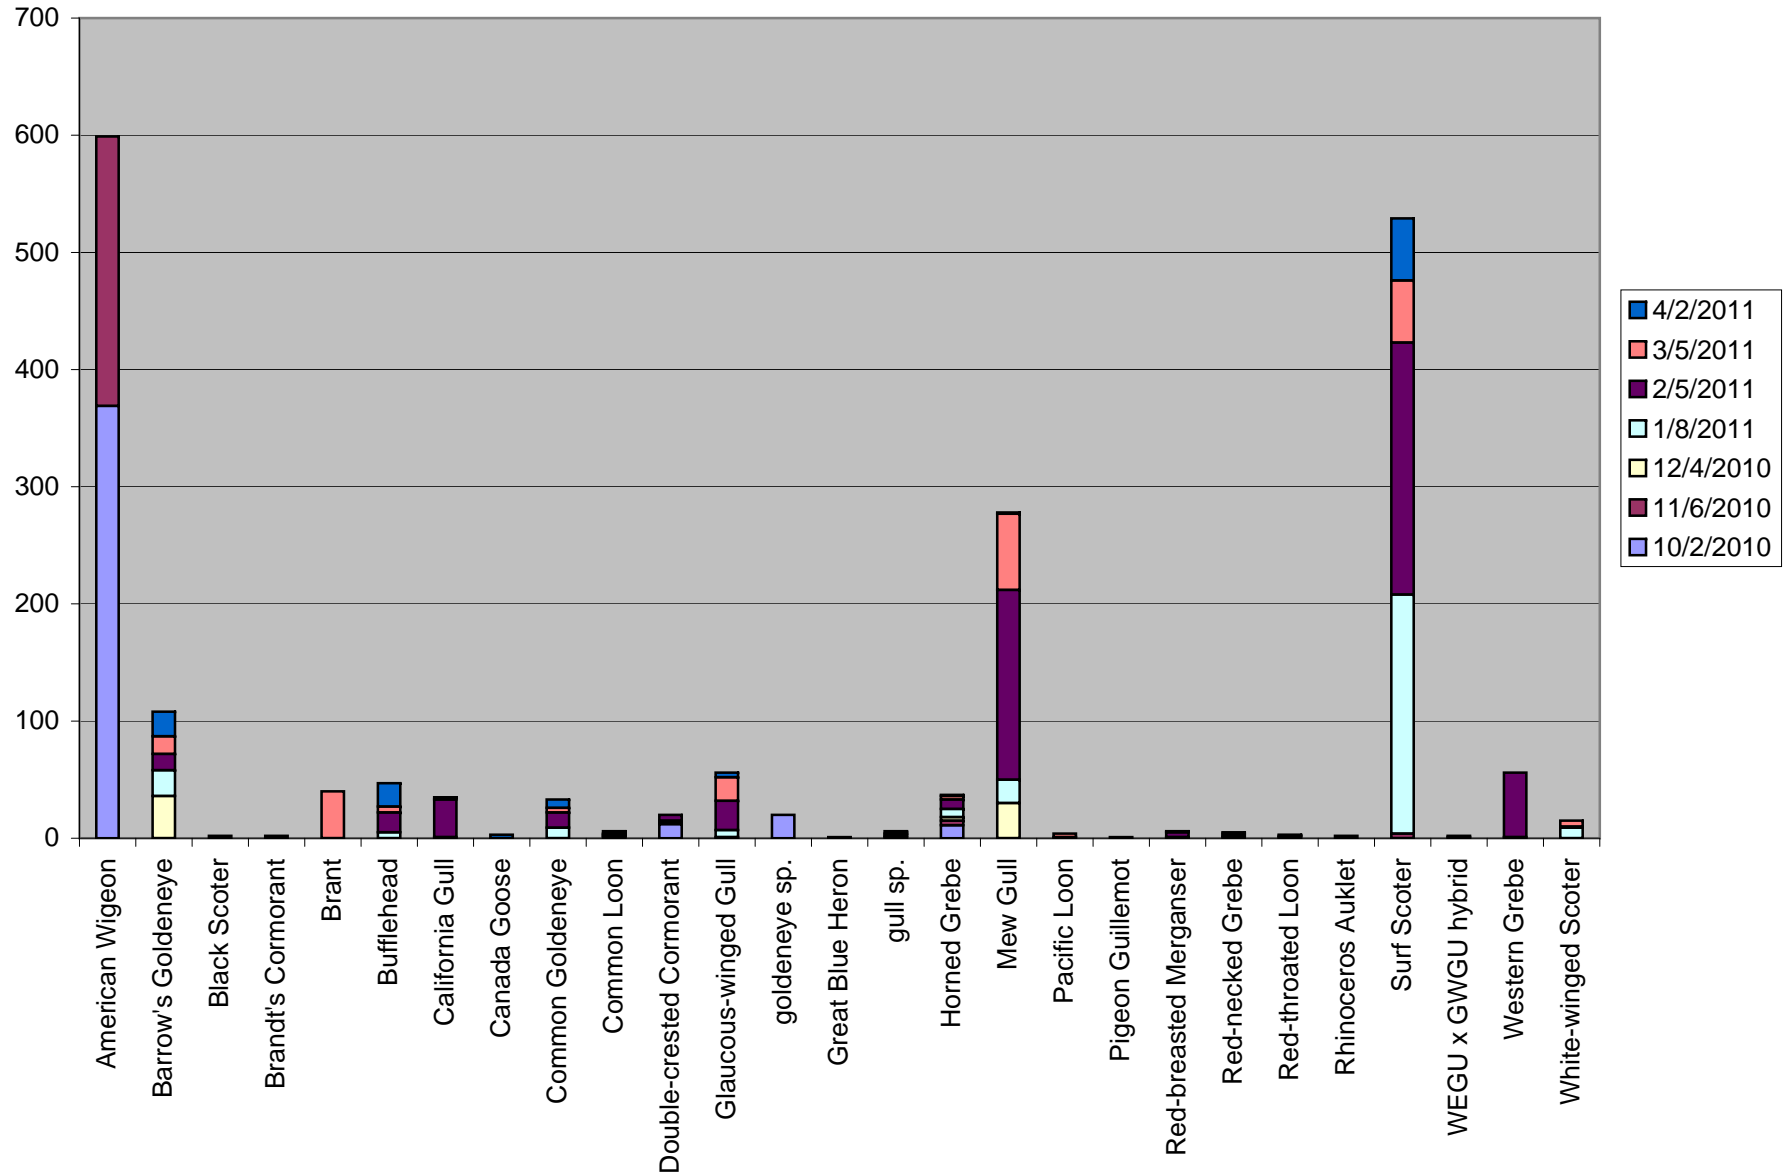

PSSS Site - Dumas Bay Park

Puget Sound Seabird Survey
 October 2010 - April 2011
www.seabirdsurvey.org

Total number of birds by species recorded at site during survey season. Sightings color-coded by month.
 Species without counts were a. beyond the 300m survey boundary b. in flight and/or c. seen after the completion of the survey.