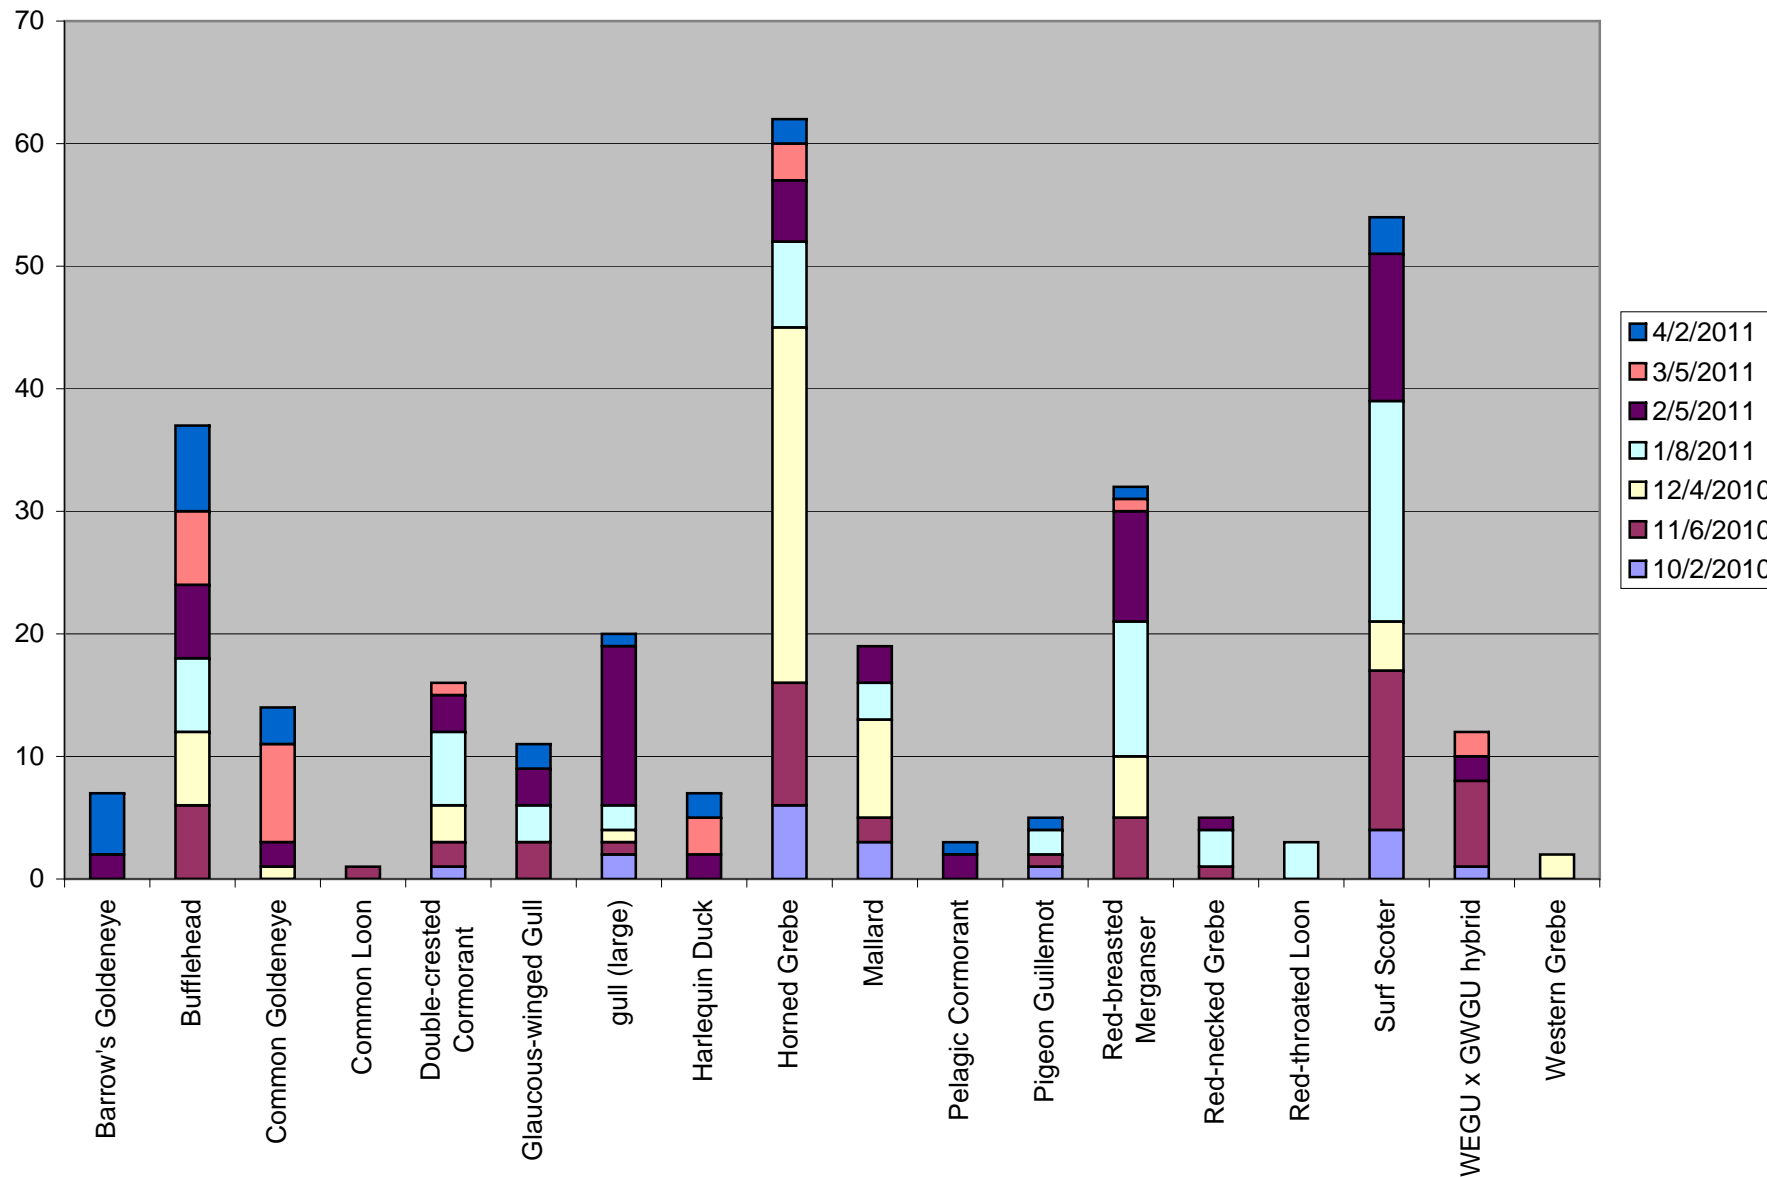

PSSS Site - Lincoln Park

Puget Sound Seabird Survey
 October 2010 - April 2011
www.seabirdsurvey.org

Total number of birds by species recorded at site during survey season. Sightings color-coded by month.
 Species without counts were a. beyond the 300m survey boundary b. in flight and/or c. seen after the completion of the survey.