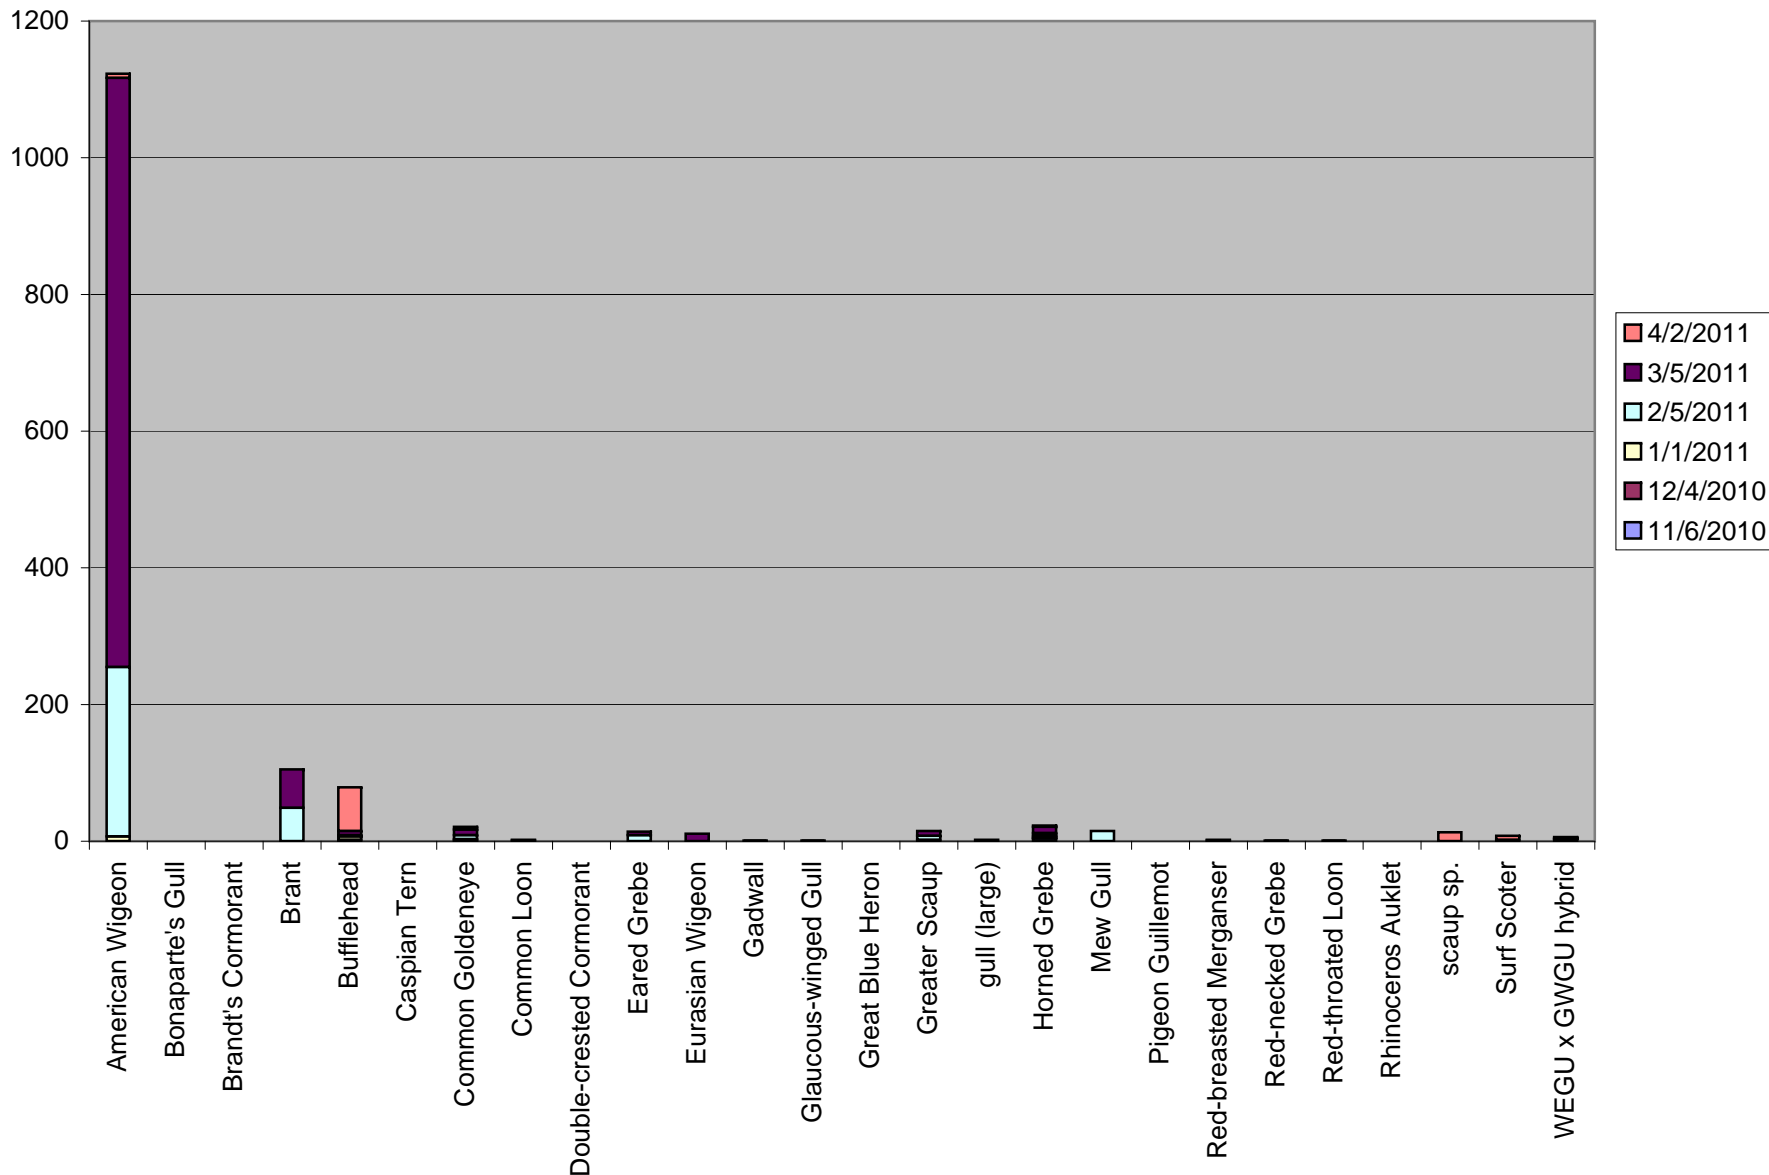

PSSS Site - Luhr Beach

Puget Sound Seabird Survey
 October 2010 - April 2011
www.seabirdsurvey.org

Total number of birds by species recorded at site during survey season. Sightings color-coded by month.
 Species without counts were a. beyond the 300m survey boundary b. in flight and/or c. seen after the completion of the survey.