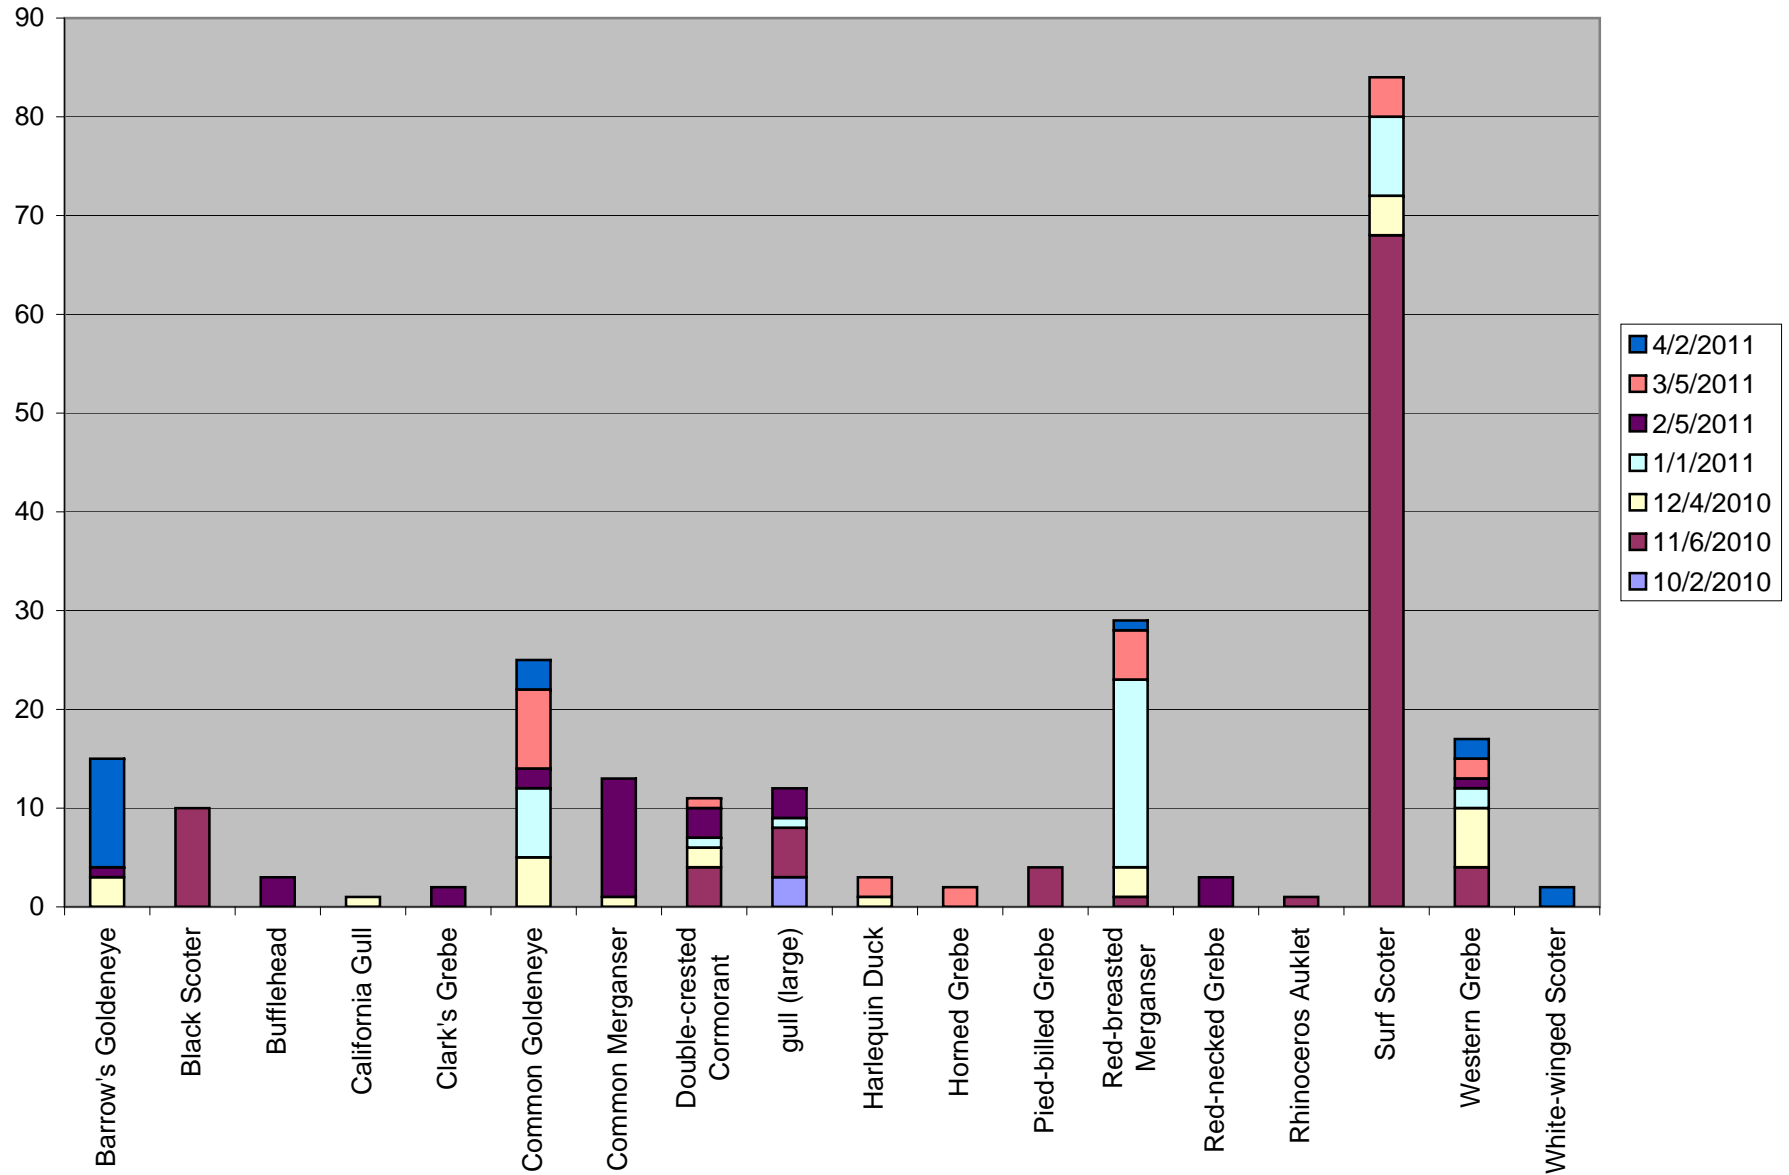

PSSS Site - Magnolia Bluff

Puget Sound Seabird Survey  
 October 2010 - April 2011  
[www.seabirdsurvey.org](http://www.seabirdsurvey.org)

Total number of birds by species recorded at site during survey season. Sightings color-coded by month. Species without counts were a. beyond the 300m survey boundary b. in flight and/or c. seen after the completion of the survey.