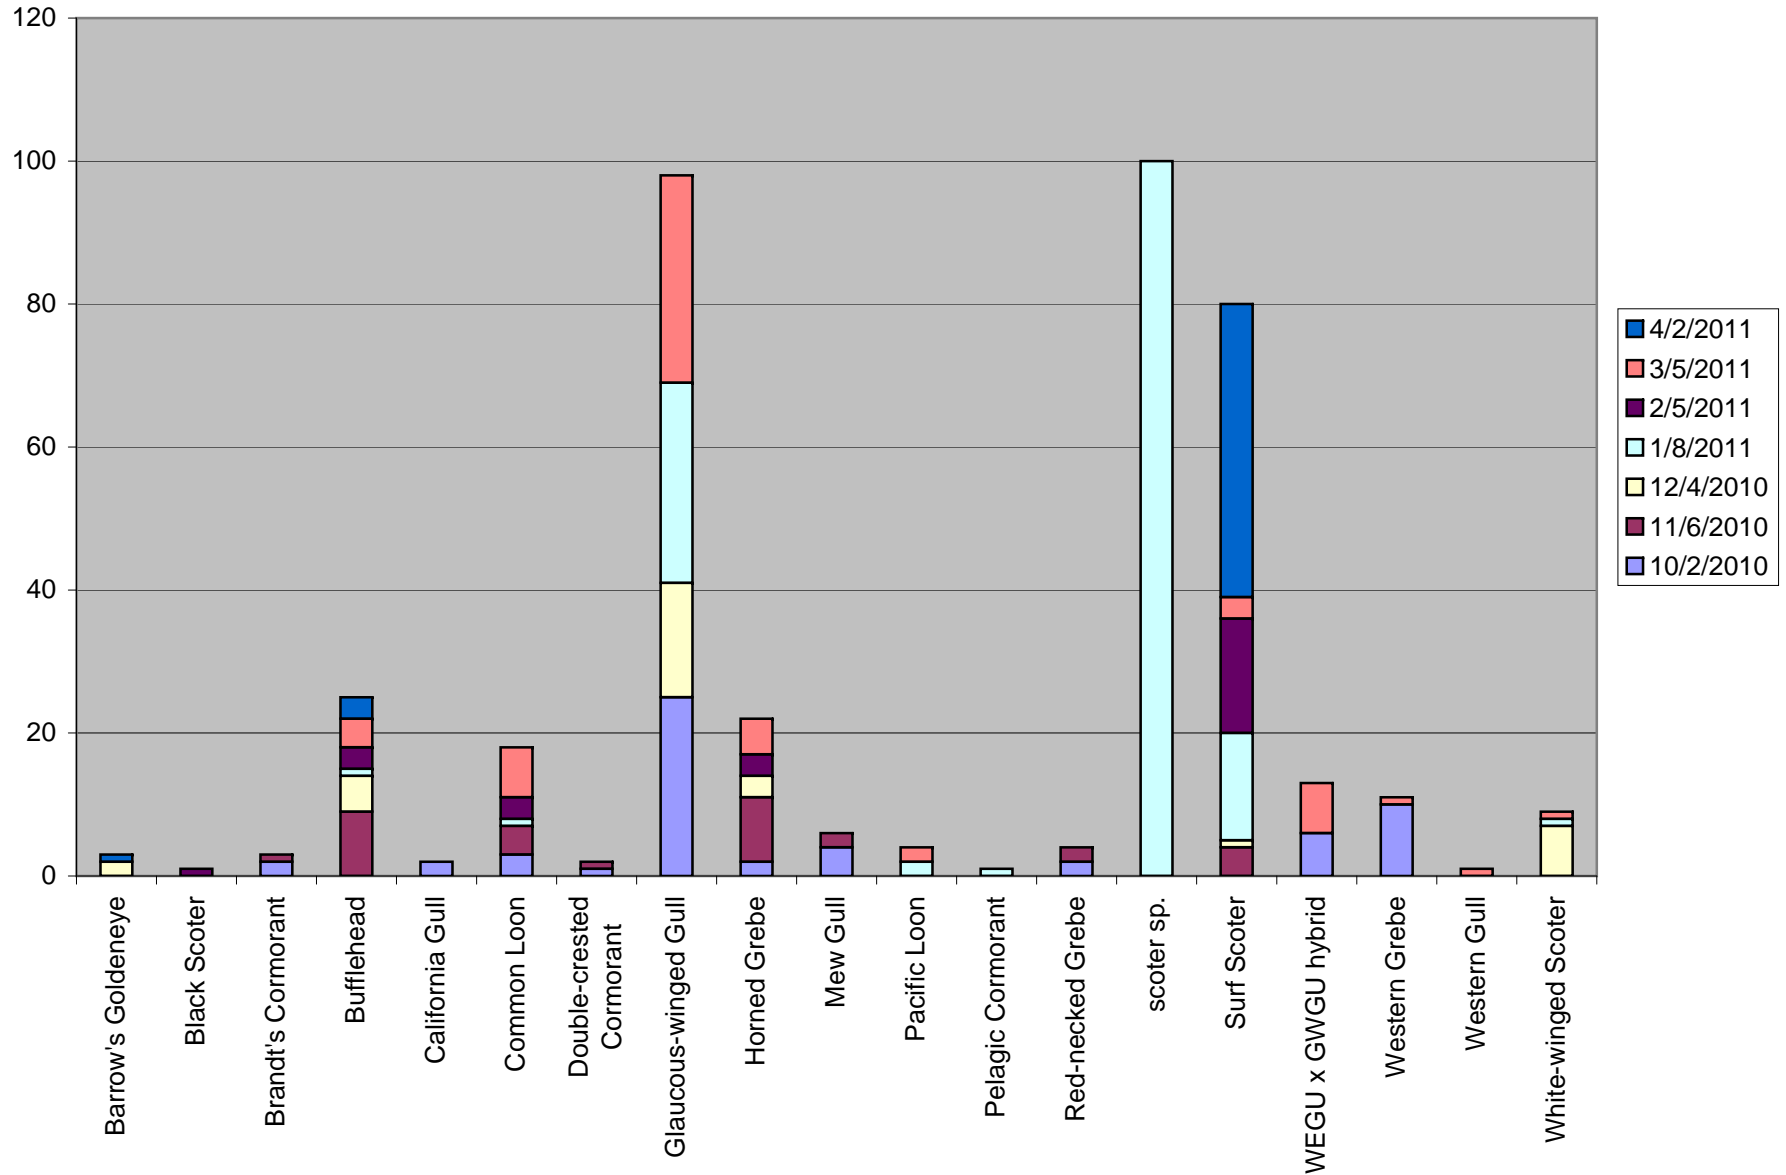

PSSS Site - Seahurst Park

Puget Sound Seabird Survey
 October 2010 - April 2011
www.seabirdsurvey.org

Total number of birds by species recorded at site during survey season. Sightings color-coded by month. Species without counts were a. beyond the 300m survey boundary b. in flight and/or c. seen after the completion of the survey.